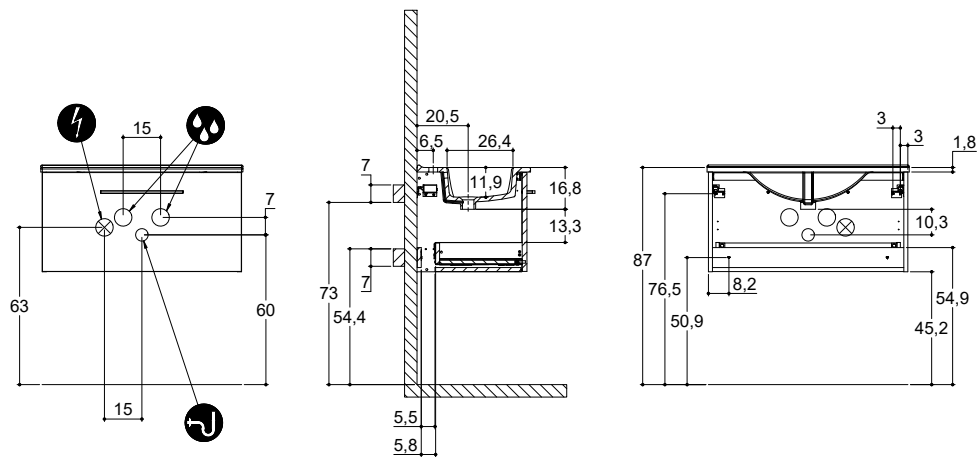

INSTALLATION GUIDE

For more information on installation and first-fix measurements check our website under each product.

DEPTH 35 CM
HEIGHT 40 CM

CAPPELLA

LOTTO

AMBER MINI

DEPTH 35 CM
HEIGHT 57,6 CM

CAPPELLA

LOTTO

AMBER MINI

INSTALLATION GUIDE

For more information on installation and first-fix measurements check our website under each product.

DEPTH 44 CM
HEIGHT 40 CM

LOTTO XL

AMBER

DEPTH 44 CM
 HEIGHT 57,6 CM