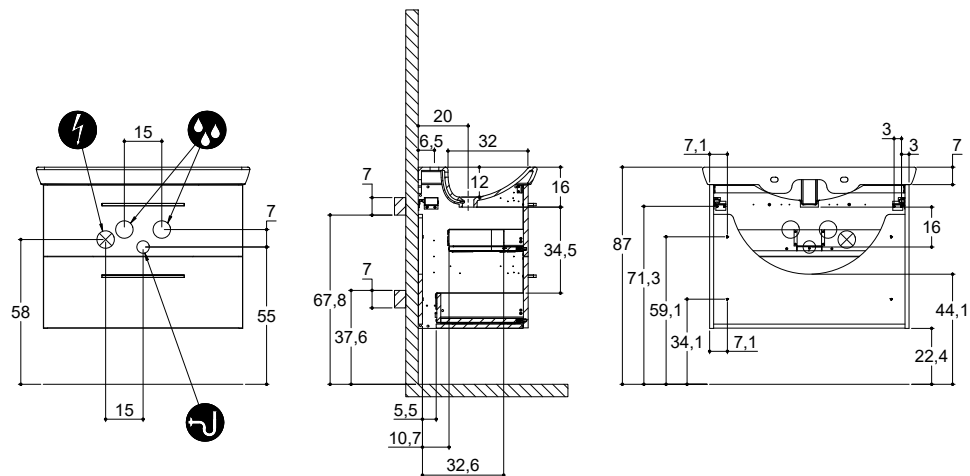

DEPTH 44 CM
HEIGHT 57,6 CM

LOTTO XL