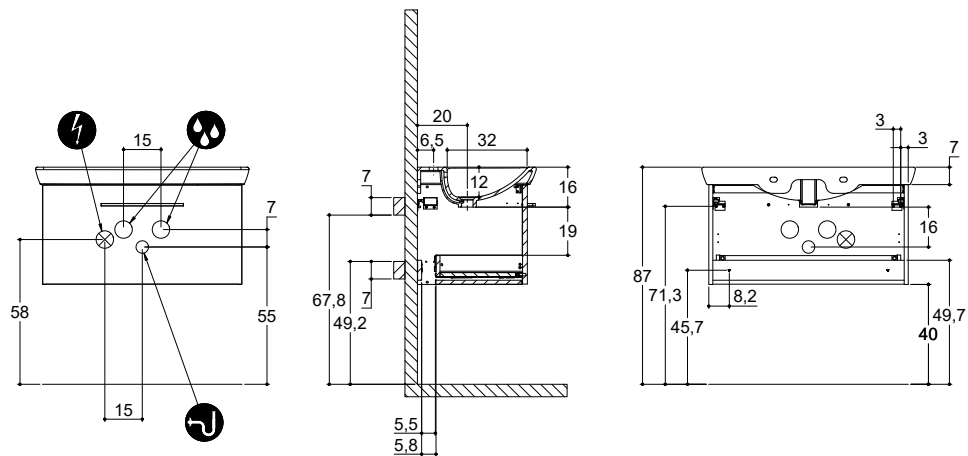

INSTALLATION GUIDE

For more information on installation and first-fix measurements check our website under each product.

DEPTH 35 CM
HEIGHT 40 CM

CAPPELLA

LOTTO

AMBER MINI

DEPTH 35 CM
HEIGHT 57,6 CM

CAPPELLA

LOTTO

AMBER MINI

INSTALLATION GUIDE

For more information on installation and first-fix measurements check our website under each product.

DEPTH 44 CM
HEIGHT 40 CM

LOTTO XL

AMBER

DEPTH 44 CM
 HEIGHT 57,6 CM