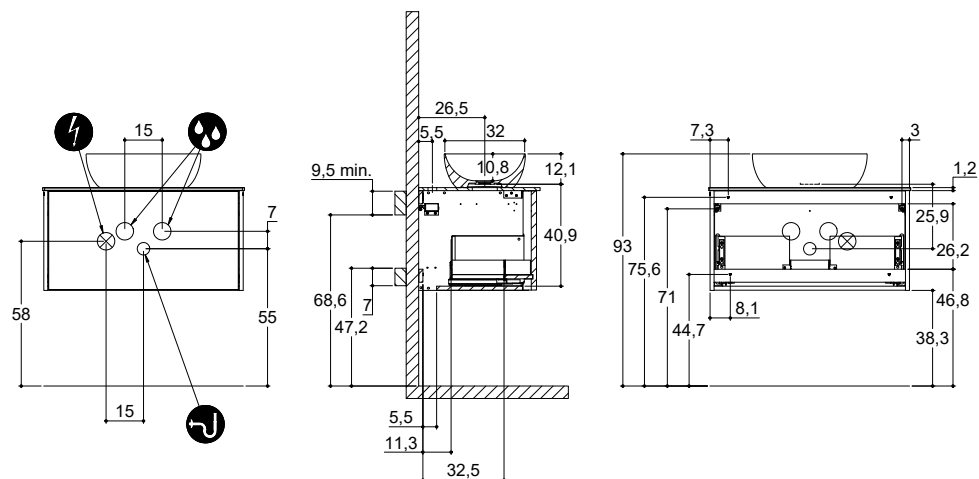

CLASSIC

INSTALLATION GUIDE

For more information on installation and first-fix measurements check our website under each product.

DEPTH 26 CM
HEIGHT 40 CM

MICRO MENUET

DEPTH 35 CM
HEIGHT 40 CM

MINI MENUET

MINI MINORE

INSTALLATION GUIDE

For more information on installation and first-fix measurements check our website under each product.

DEPTH 44 CM
HEIGHT 40 CM

CIRCLE

STADIUM

DEPTH 44 CM
HEIGHT 64 CM

CIRCLE

STADIUM

URBAN

INSTALLATION GUIDE

For more information on installation and first-fix measurements check our website under each product.

DEPTH 35 CM
HEIGHT 32 CM

MINI MENUET

MINI MINORE

DEPTH 35 CM
HEIGHT 64 CM

MINI MENUET

DEPTH 44 CM
 HEIGHT 32 CM

EDGE

MINORE

URBAN

INSTALLATION GUIDE

For more information on installation and first-fix measurements check our website under each product.

DEPTH 44 CM
HEIGHT 64 CM

MENUET