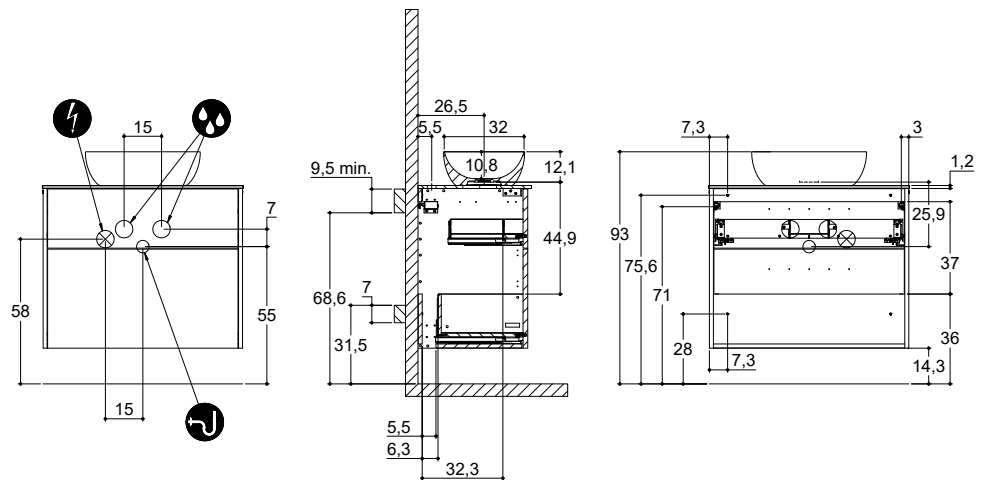

LARGHETTO

DEPTH 44 CM
 HEIGHT 64 CM

EDGE

MINORE

CLASSIC

INSTALLATION GUIDE

For more information on installation and first-fix measurements check our website under each product.

DEPTH 44 CM
HEIGHT 40 CM

CIRCLE

STADIUM

CUBE

DEPTH 44 CM
HEIGHT 64 CM

CIRCLE

STADIUM

CUBE

VINTAGE

INSTALLATION GUIDE

For more information on installation and first-fix measurements check our website under each product.

DEPTH 44 CM
HEIGHT 40 CM

CIRCLE

STADIUM

DEPTH 44 CM
HEIGHT 64 CM

CIRCLE

STADIUM

URBAN

INSTALLATION GUIDE

For more information on installation and first-fix measurements check our website under each product.

DEPTH 35 CM
HEIGHT 32 CM

MINI MENUET

MINI MINORE

DEPTH 35 CM
HEIGHT 64 CM

MINI MENUET