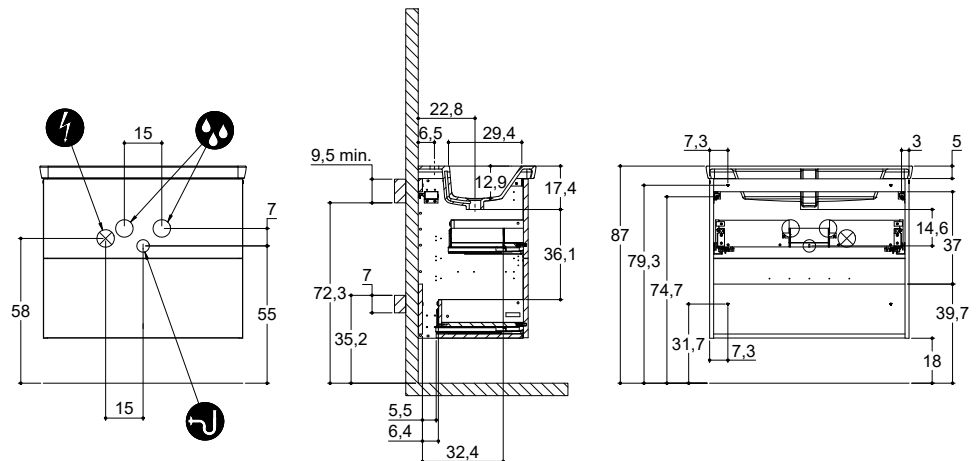

URBAN

INSTALLATION GUIDE

For more information on installation and first-fix measurements check our website under each product.

DEPTH 44 CM
HEIGHT 64 CM

MENUET

KANTATE

LARGHETTO