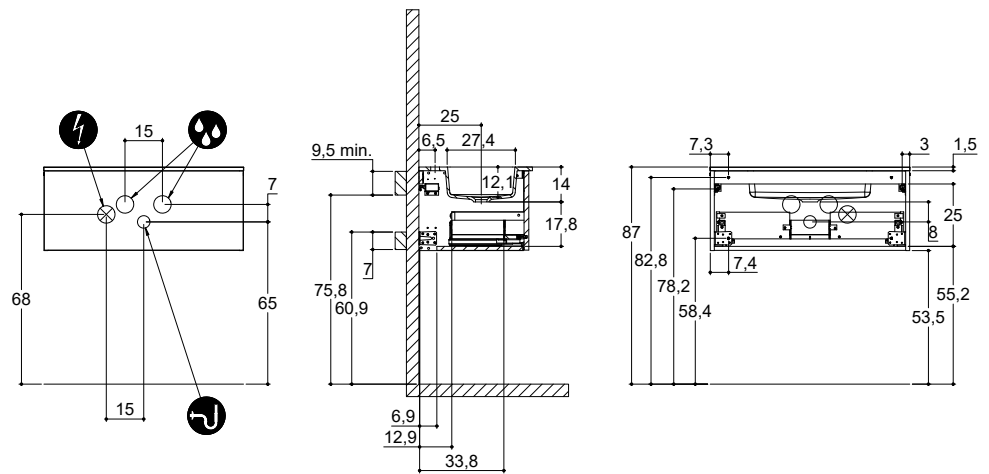

INSTALLATION GUIDE

For more information on installation and first-fix measurements check our website under each product.

DEPTH 44 CM
HEIGHT 40 CM

CIRCLE

STADIUM

DEPTH 44 CM
HEIGHT 64 CM

CIRCLE

STADIUM

URBAN

INSTALLATION GUIDE

For more information on installation and first-fix measurements check our website under each product.

DEPTH 35 CM
HEIGHT 32 CM

MINI MENUET

MINI MINORE

DEPTH 35 CM
HEIGHT 64 CM

MINI MENUET

MINI MINORE

URBAN

INSTALLATION GUIDE

For more information on installation and first-fix measurements check our website under each product.

DEPTH 44 CM
HEIGHT 32 CM

MENUET

KANTATE

LARGHETTO

DEPTH 44 CM
 HEIGHT 32 CM

EDGE

MINORE

URBAN

INSTALLATION GUIDE

For more information on installation and first-fix measurements check our website under each product.

DEPTH 44 CM
HEIGHT 64 CM

MENUET