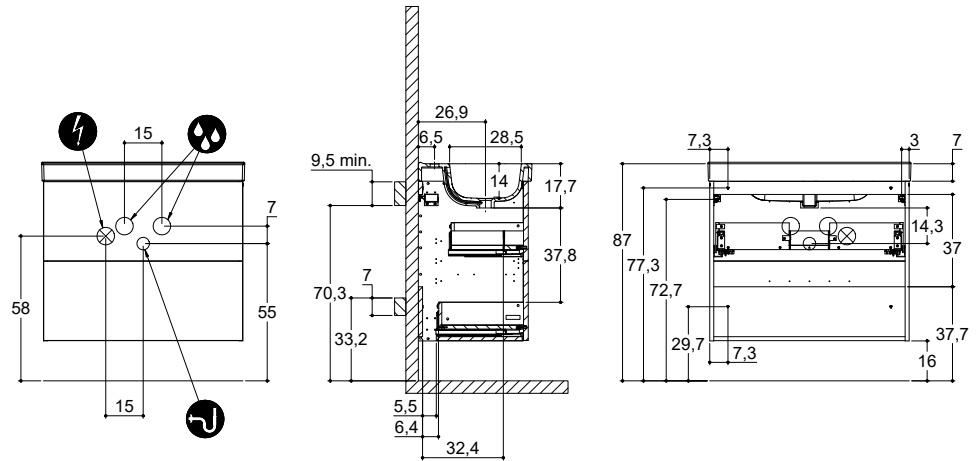

INSTALLATION GUIDE

For more information on installation and first-fix measurements check our website under each product.

DEPTH 44 CM
HEIGHT 40 CM

CIRCLE

STADIUM

DEPTH 44 CM
HEIGHT 64 CM

CIRCLE

STADIUM

URBAN

INSTALLATION GUIDE

For more information on installation and first-fix measurements check our website under each product.

DEPTH 35 CM
HEIGHT 32 CM

MINI MENUET

MINI MINORE

DEPTH 35 CM
HEIGHT 64 CM

MINI MENUET

DEPTH 44 CM
 HEIGHT 32 CM

EDGE

MINORE

URBAN

INSTALLATION GUIDE

For more information on installation and first-fix measurements check our website under each product.

DEPTH 44 CM
HEIGHT 64 CM

MENUET

DEPTH 44 CM
HEIGHT 32 CM

CIRCLE

STADIUM

CUBE

DEPTH 44 CM
HEIGHT 64 CM

CIRCLE

STADIUM

CUBE