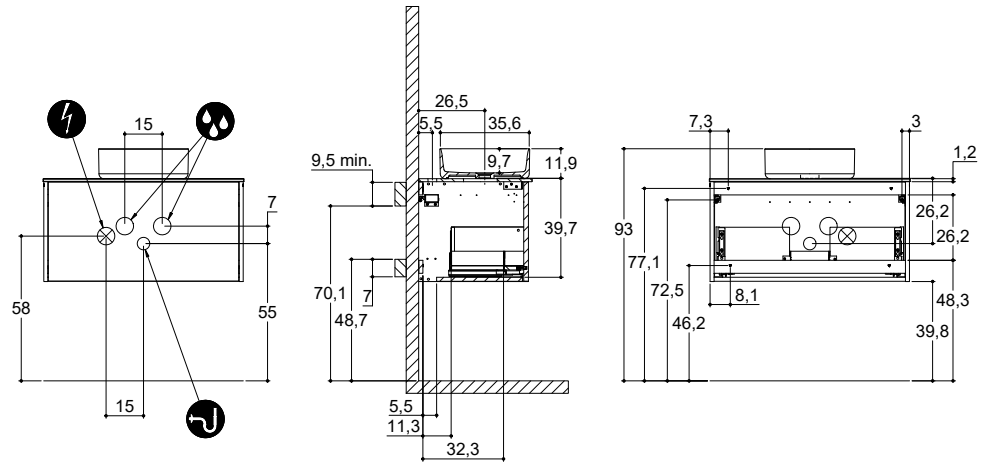

CLASSIC

INSTALLATION GUIDE

For more information on installation and first-fix measurements check our website under each product.

DEPTH 44 CM
HEIGHT 40 CM

CIRCLE