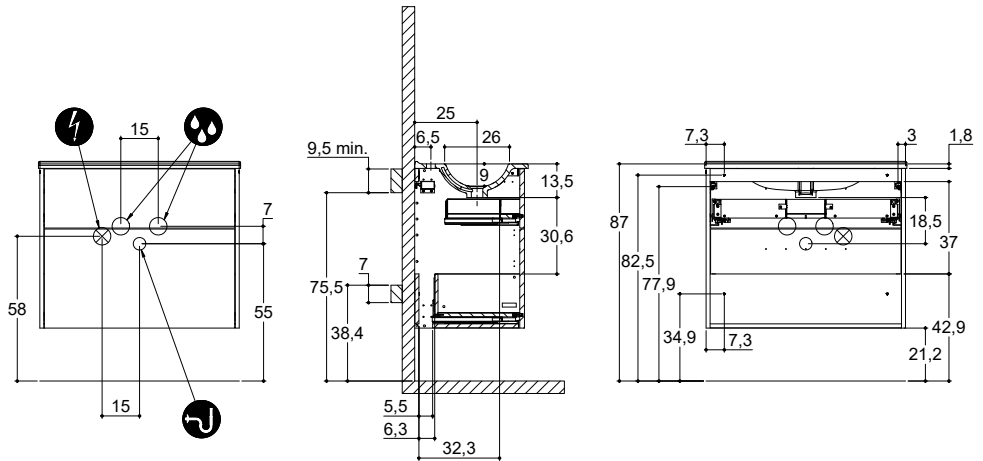

CLASSIC

INSTALLATION GUIDE

For more information on installation and first-fix measurements check our website under each product.

DEPTH 26 CM
HEIGHT 40 CM

MICRO MENUET

DEPTH 35 CM
HEIGHT 40 CM

MINI MENUET

MINI MINORE

CLASSIC

INSTALLATION GUIDE

For more information on installation and first-fix measurements check our website under each product.

DEPTH 44 CM
HEIGHT 40 CM

MENUET

KANTATE

LARGHETTO

DEPTH 44 CM
HEIGHT 40 CM

EDGE

MINORE

CLASSIC

INSTALLATION GUIDE

For more information on installation and first-fix measurements check our website under each product.

DEPTH 44 CM
HEIGHT 64 CM

MENUET

KANTATE

LARGHETTO

DEPTH 44 CM
 HEIGHT 64 CM

EDGE

MINORE

CLASSIC

INSTALLATION GUIDE

For more information on installation and first-fix measurements check our website under each product.

DEPTH 44 CM
HEIGHT 40 CM