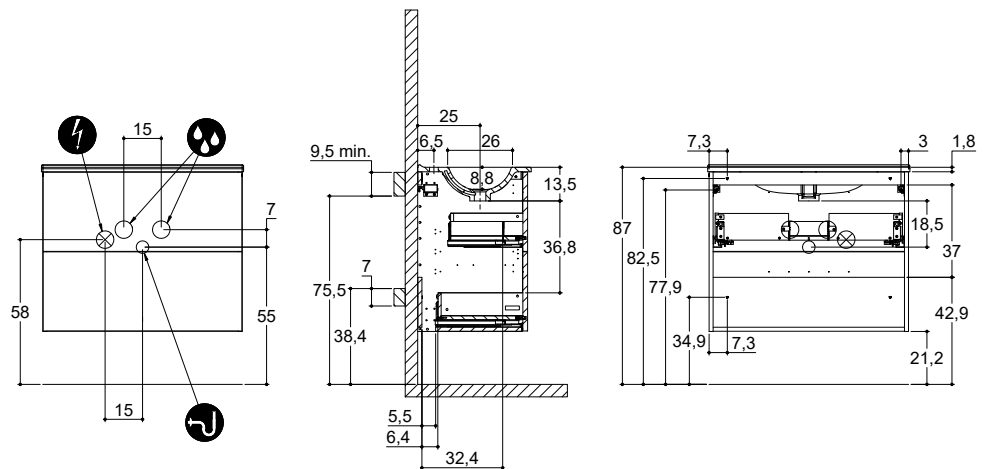

URBAN

INSTALLATION GUIDE

For more information on installation and first-fix measurements check our website under each product.

DEPTH 44 CM
HEIGHT 64 CM

MENUET

KANTATE

LARGHETTO