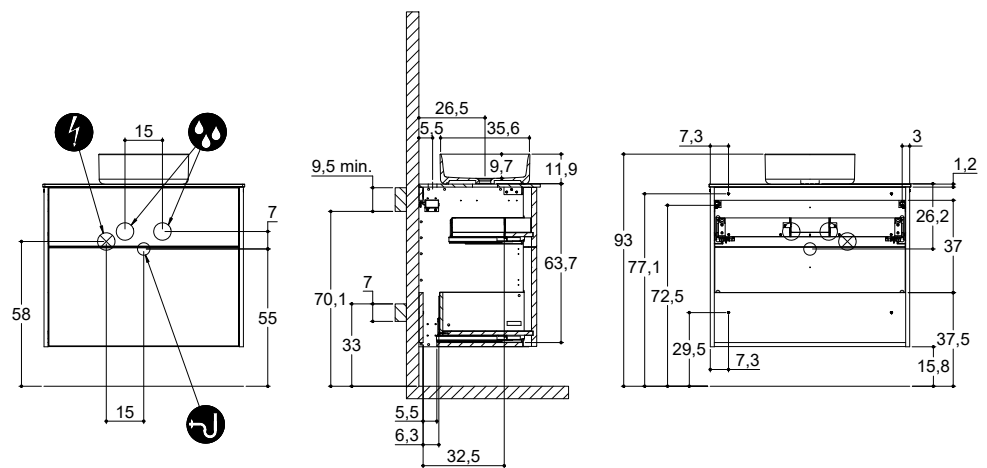

CLASSIC

INSTALLATION GUIDE

For more information on installation and first-fix measurements check our website under each product.

DEPTH 26 CM
HEIGHT 40 CM

MICRO MENUET

DEPTH 35 CM
HEIGHT 40 CM

MINI MENUET

MINI MINORE

INSTALLATION GUIDE

For more information on installation and first-fix measurements check our website under each product.

DEPTH 44 CM
HEIGHT 40 CM

CIRCLE

STADIUM

DEPTH 44 CM
HEIGHT 64 CM

CIRCLE

STADIUM

URBAN

INSTALLATION GUIDE

For more information on installation and first-fix measurements check our website under each product.

DEPTH 35 CM
HEIGHT 32 CM

MINI MENUET

MINI MINORE

DEPTH 35 CM
HEIGHT 64 CM

MINI MENUET

DEPTH 44 CM
 HEIGHT 32 CM

EDGE

MINORE

URBAN

INSTALLATION GUIDE

For more information on installation and first-fix measurements check our website under each product.

DEPTH 44 CM
HEIGHT 64 CM

MENUET