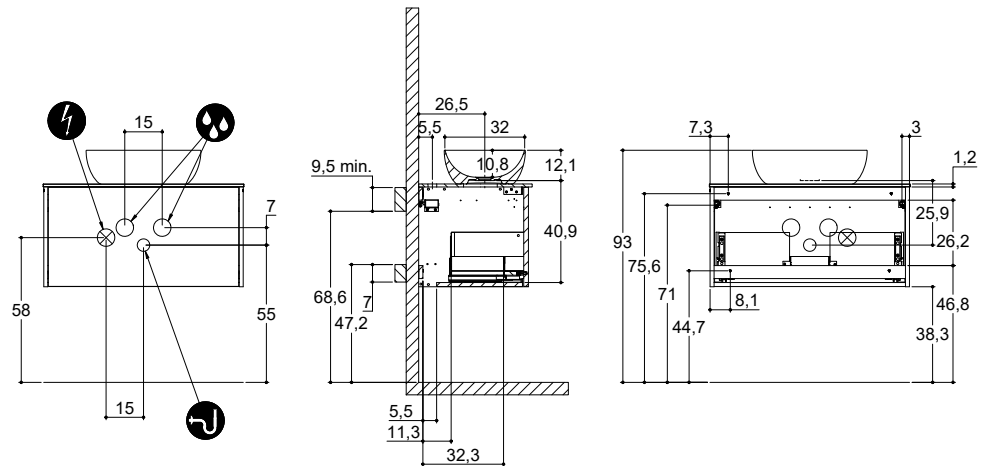

CLASSIC

INSTALLATION GUIDE

For more information on installation and first-fix measurements check our website under each product.

DEPTH 44 CM
HEIGHT 40 CM

CIRCLE

STADIUM

CUBE