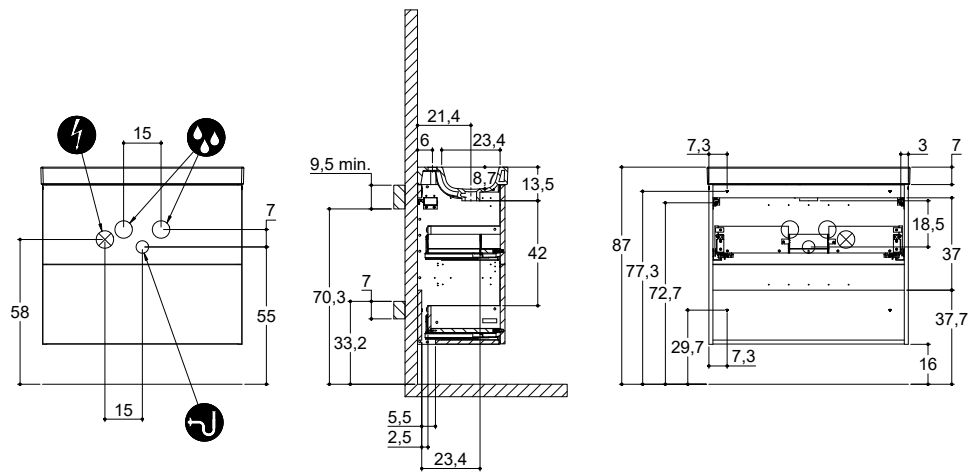

INSTALLATION GUIDE

For more information on installation and first-fix measurements check our website under each product.

DEPTH 44 CM
HEIGHT 40 CM

CIRCLE

STADIUM

DEPTH 44 CM
HEIGHT 64 CM

CIRCLE

STADIUM

URBAN

INSTALLATION GUIDE

For more information on installation and first-fix measurements check our website under each product.

DEPTH 35 CM
HEIGHT 32 CM

MINI MENUET

MINI MINORE

DEPTH 35 CM
HEIGHT 64 CM

MINI MENUET

MINI MINORE

URBAN

INSTALLATION GUIDE

For more information on installation and first-fix measurements check our website under each product.

DEPTH 44 CM
HEIGHT 32 CM

MENUET

KANTATE

LARGHETTO

DEPTH 44 CM
 HEIGHT 32 CM

EDGE

MINORE

URBAN

INSTALLATION GUIDE

For more information on installation and first-fix measurements check our website under each product.

DEPTH 44 CM
HEIGHT 64 CM

MENUET