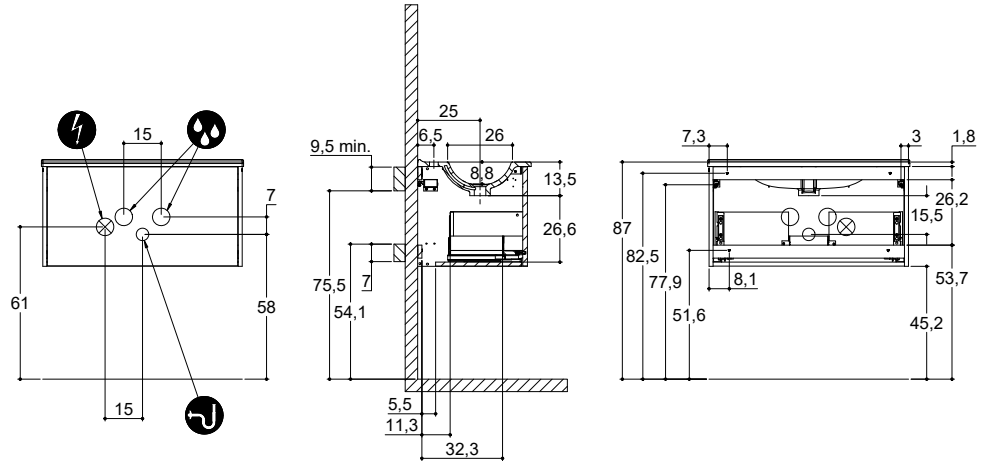

CLASSIC

INSTALLATION GUIDE

For more information on installation and first-fix measurements check our website under each product.

DEPTH 26 CM
HEIGHT 40 CM

MICRO MENUET

DEPTH 35 CM
HEIGHT 40 CM

MINI MENUET

MINI MINORE

CLASSIC

INSTALLATION GUIDE

For more information on installation and first-fix measurements check our website under each product.

DEPTH 44 CM
HEIGHT 40 CM

MENUET

KANTATE

LARGHETTO

DEPTH 44 CM
HEIGHT 40 CM

EDGE

MINORE

CLASSIC

INSTALLATION GUIDE

For more information on installation and first-fix measurements check our website under each product.

DEPTH 44 CM
HEIGHT 64 CM

MENUET

KANTATE

LARGHETTO

DEPTH 44 CM
 HEIGHT 64 CM

EDGE

MINORE

CLASSIC

INSTALLATION GUIDE

For more information on installation and first-fix measurements check our website under each product.

DEPTH 44 CM
HEIGHT 40 CM