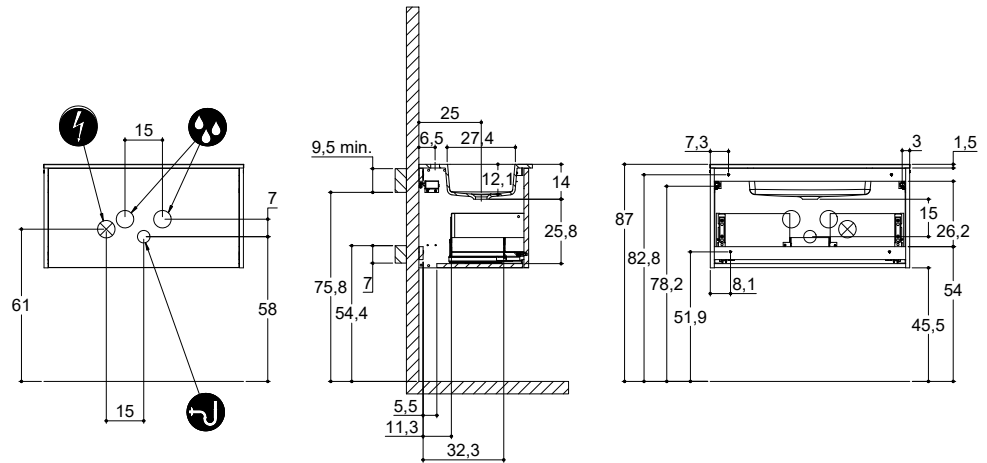

CLASSIC

INSTALLATION GUIDE

For more information on installation and first-fix measurements check our website under each product.

DEPTH 26 CM
HEIGHT 40 CM

MICRO MENUET

DEPTH 35 CM
HEIGHT 40 CM

MINI MENUET

MINI MINORE

CLASSIC

INSTALLATION GUIDE

For more information on installation and first-fix measurements check our website under each product.

DEPTH 44 CM
HEIGHT 40 CM

MENUET

KANTATE

LARGHETTO

DEPTH 44 CM
HEIGHT 40 CM

EDGE

MINORE

CLASSIC

INSTALLATION GUIDE

For more information on installation and first-fix measurements check our website under each product.

DEPTH 44 CM
HEIGHT 64 CM

MENUET

KANTATE

LARGHETTO

DEPTH 44 CM
 HEIGHT 64 CM

EDGE

MINORE

CLASSIC

INSTALLATION GUIDE

For more information on installation and first-fix measurements check our website under each product.

DEPTH 44 CM
HEIGHT 40 CM