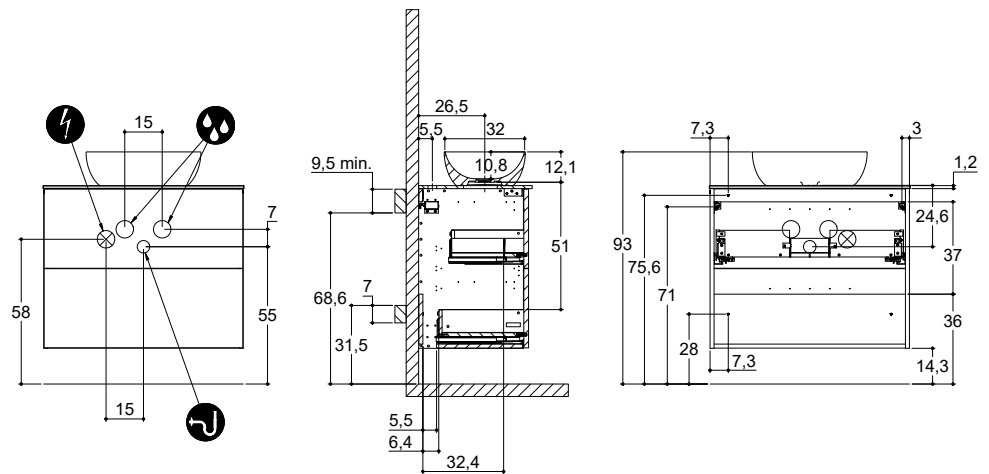

INSTALLATION GUIDE

For more information on installation and first-fix measurements check our website under each product.

DEPTH 44 CM
HEIGHT 40 CM

CIRCLE

STADIUM

DEPTH 44 CM
HEIGHT 64 CM

CIRCLE

STADIUM

URBAN

INSTALLATION GUIDE

For more information on installation and first-fix measurements check our website under each product.

DEPTH 35 CM
HEIGHT 32 CM

MINI MENUET

MINI MINORE

DEPTH 35 CM
HEIGHT 64 CM

MINI MENUET

DEPTH 44 CM
 HEIGHT 32 CM

EDGE

MINORE

URBAN

INSTALLATION GUIDE

For more information on installation and first-fix measurements check our website under each product.

DEPTH 44 CM
HEIGHT 64 CM

MENUET

DEPTH 44 CM
HEIGHT 32 CM

CIRCLE

STADIUM

CUBE

DEPTH 44 CM
HEIGHT 64 CM

CIRCLE

STADIUM

CUBE