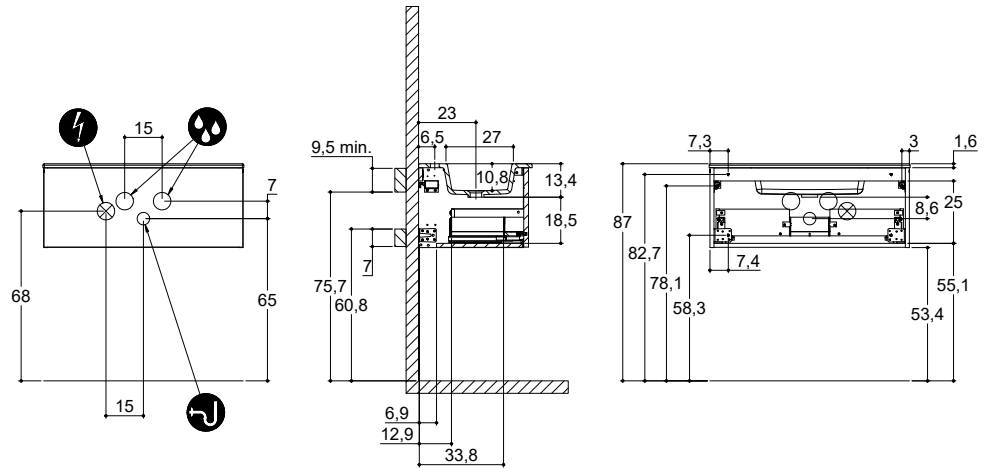

INSTALLATION GUIDE

For more information on installation and first-fix measurements check our website under each product.

DEPTH 44 CM
HEIGHT 40 CM

CIRCLE

STADIUM

DEPTH 44 CM
HEIGHT 64 CM

CIRCLE

STADIUM

URBAN

INSTALLATION GUIDE

For more information on installation and first-fix measurements check our website under each product.

DEPTH 35 CM
HEIGHT 32 CM

MINI MENUET

MINI MINORE

DEPTH 35 CM
HEIGHT 64 CM

MINI MENUET

MINI MINORE

URBAN

INSTALLATION GUIDE

For more information on installation and first-fix measurements check our website under each product.

DEPTH 44 CM
HEIGHT 32 CM

MENUET

KANTATE

LARGHETTO

DEPTH 44 CM
 HEIGHT 32 CM

EDGE

MINORE

URBAN

INSTALLATION GUIDE

For more information on installation and first-fix measurements check our website under each product.

DEPTH 44 CM
HEIGHT 64 CM

MENUET