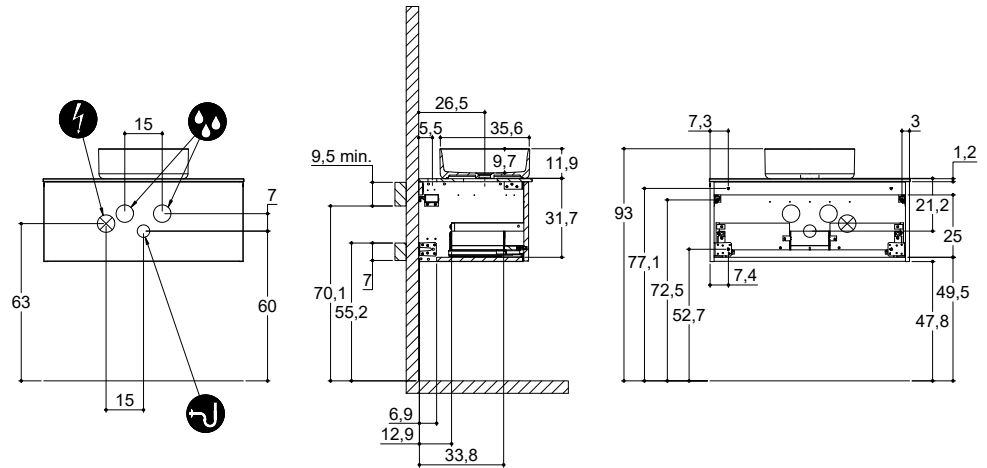

URBAN

INSTALLATION GUIDE

For more information on installation and first-fix measurements check our website under each product.

DEPTH 35 CM
HEIGHT 32 CM

MINI MENUET

MINI MINORE

DEPTH 35 CM
HEIGHT 64 CM

MINI MENUET

DEPTH 44 CM
 HEIGHT 32 CM

EDGE

MINORE

URBAN

INSTALLATION GUIDE

For more information on installation and first-fix measurements check our website under each product.

DEPTH 44 CM
HEIGHT 64 CM

MENUET

KANTATE

LARGHETTO

DEPTH 44 CM
 HEIGHT 64 CM

EDGE

MINORE

URBAN

INSTALLATION GUIDE

For more information on installation and first-fix measurements check our website under each product.

DEPTH 44 CM
HEIGHT 32 CM

CIRCLE

STADIUM

CUBE

DEPTH 44 CM
HEIGHT 64 CM

CIRCLE

STADIUM

CUBE