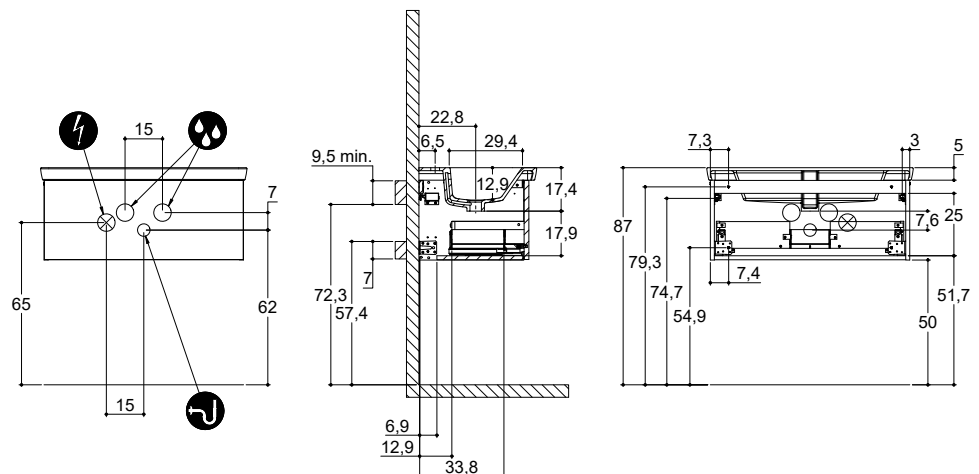

INSTALLATION GUIDE

For more information on installation and first-fix measurements check our website under each product.

DEPTH 44 CM
HEIGHT 40 CM

CIRCLE

STADIUM

DEPTH 44 CM
HEIGHT 64 CM

CIRCLE

STADIUM

URBAN

INSTALLATION GUIDE

For more information on installation and first-fix measurements check our website under each product.

DEPTH 35 CM
HEIGHT 32 CM

MINI MENUET

MINI MINORE

DEPTH 35 CM
HEIGHT 64 CM

MINI MENUET

MINI MINORE

URBAN

INSTALLATION GUIDE

For more information on installation and first-fix measurements check our website under each product.

DEPTH 44 CM
HEIGHT 32 CM

MENUET

KANTATE

LARGHETTO

DEPTH 44 CM
 HEIGHT 32 CM

EDGE

MINORE

URBAN

INSTALLATION GUIDE

For more information on installation and first-fix measurements check our website under each product.

DEPTH 44 CM
HEIGHT 64 CM

MENUET