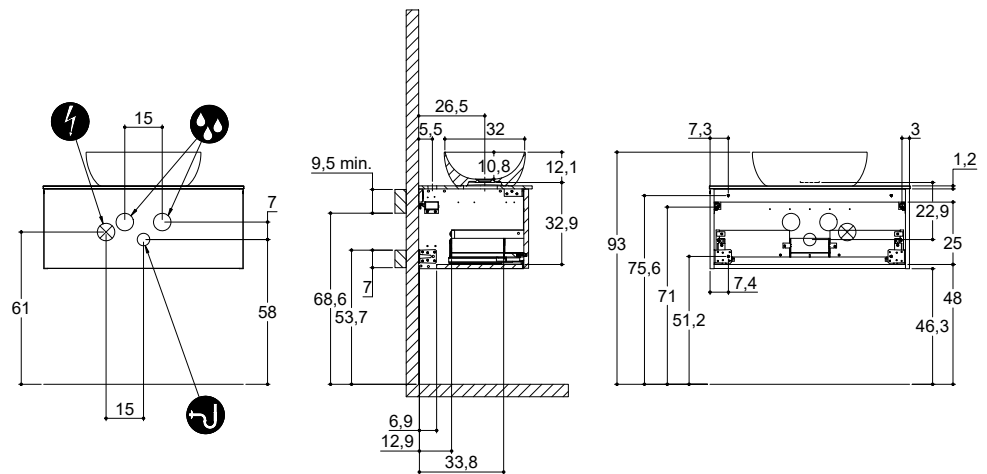

URBAN

INSTALLATION GUIDE

For more information on installation and first-fix measurements check our website under each product.

DEPTH 35 CM
HEIGHT 32 CM

MINI MENUET

MINI MINORE

DEPTH 35 CM
HEIGHT 64 CM

MINI MENUET

DEPTH 44 CM
 HEIGHT 32 CM

EDGE

MINORE

URBAN

INSTALLATION GUIDE

For more information on installation and first-fix measurements check our website under each product.

DEPTH 44 CM
HEIGHT 64 CM

MENUET

KANTATE

LARGHETTO

DEPTH 44 CM
 HEIGHT 64 CM

EDGE

MINORE

URBAN

INSTALLATION GUIDE

For more information on installation and first-fix measurements check our website under each product.

DEPTH 44 CM
HEIGHT 32 CM

CIRCLE

STADIUM

CUBE

DEPTH 44 CM
HEIGHT 64 CM

CIRCLE

STADIUM

CUBE