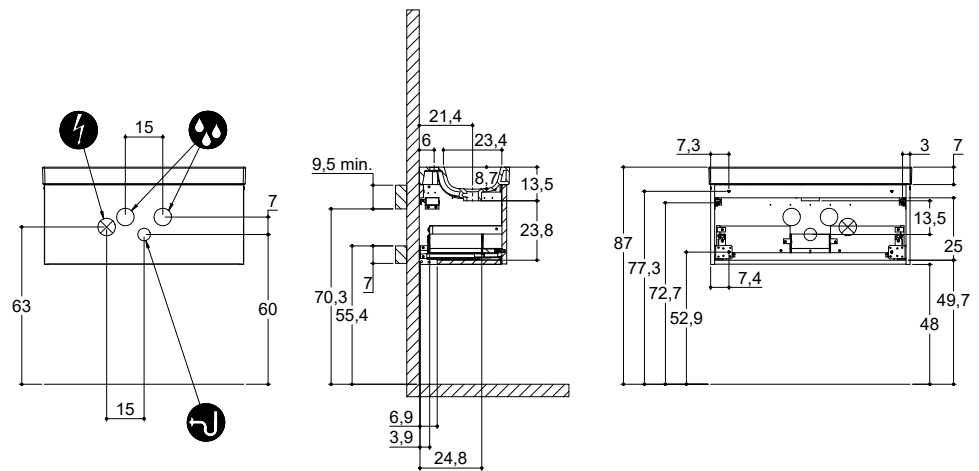

LARGHETTO

DEPTH 44 CM
 HEIGHT 64 CM

EDGE

MINORE

CLASSIC

INSTALLATION GUIDE

For more information on installation and first-fix measurements check our website under each product.

DEPTH 44 CM
HEIGHT 40 CM

INSTALLATION GUIDE

For more information on installation and first-fix measurements check our website under each product.

DEPTH 44 CM
HEIGHT 40 CM

CIRCLE

STADIUM

DEPTH 44 CM
HEIGHT 64 CM

CIRCLE

STADIUM

URBAN

INSTALLATION GUIDE

For more information on installation and first-fix measurements check our website under each product.

DEPTH 35 CM
HEIGHT 32 CM

MINI MENUET

MINI MINORE

DEPTH 35 CM
HEIGHT 64 CM

MINI MENUET

DEPTH 44 CM
 HEIGHT 32 CM

EDGE

MINORE

URBAN

INSTALLATION GUIDE

For more information on installation and first-fix measurements check our website under each product.

DEPTH 44 CM
HEIGHT 64 CM

MENUET