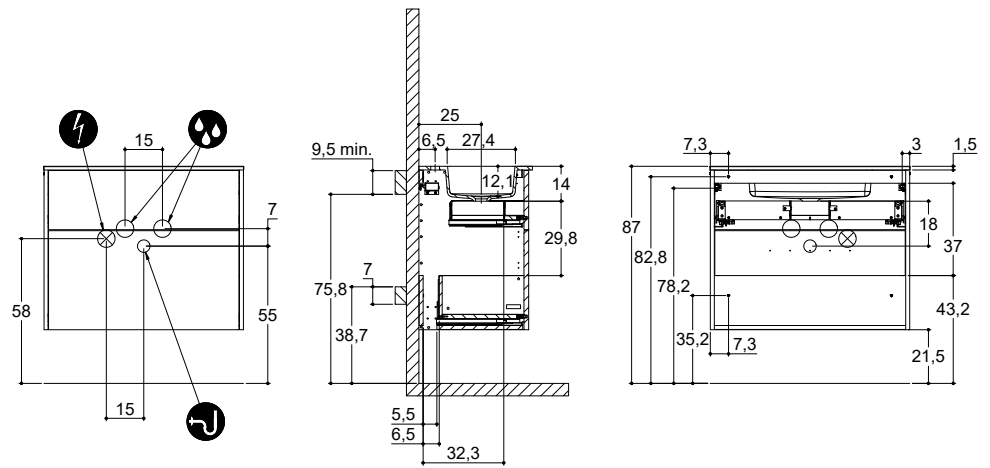

CLASSIC

INSTALLATION GUIDE

For more information on installation and first-fix measurements check our website under each product.

DEPTH 26 CM
HEIGHT 40 CM

MICRO MENUET

DEPTH 35 CM
HEIGHT 40 CM

MINI MENUET

MINI MINORE

EDGE

MINORE

CLASSIC

INSTALLATION GUIDE

For more information on installation and first-fix measurements check our website under each product.

DEPTH 44 CM
HEIGHT 64 CM

MENUET

KANTATE

LARGHETTO

DEPTH 44 CM
 HEIGHT 64 CM

EDGE

MINORE

CLASSIC

INSTALLATION GUIDE

For more information on installation and first-fix measurements check our website under each product.

DEPTH 44 CM
HEIGHT 40 CM

INSTALLATION GUIDE

For more information on installation and first-fix measurements check our website under each product.

DEPTH 44 CM
HEIGHT 40 CM

CIRCLE

STADIUM

DEPTH 44 CM
HEIGHT 64 CM

CIRCLE

STADIUM