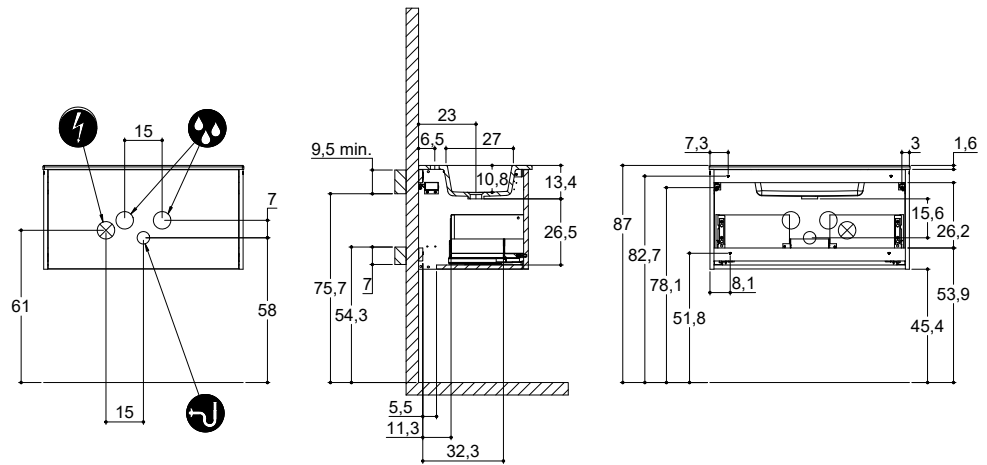

CLASSIC

INSTALLATION GUIDE

For more information on installation and first-fix measurements check our website under each product.

DEPTH 26 CM
HEIGHT 40 CM

MICRO MENUET

DEPTH 35 CM
HEIGHT 40 CM

MINI MENUET

MINI MINORE

CLASSIC

INSTALLATION GUIDE

For more information on installation and first-fix measurements check our website under each product.

DEPTH 44 CM
HEIGHT 40 CM

MENUET

KANTATE

LARGHETTO

DEPTH 44 CM
HEIGHT 40 CM

EDGE

MINORE

CLASSIC

INSTALLATION GUIDE

For more information on installation and first-fix measurements check our website under each product.

DEPTH 44 CM
HEIGHT 64 CM

MENUET

KANTATE

LARGHETTO

DEPTH 44 CM
 HEIGHT 64 CM

EDGE

MINORE

CLASSIC

INSTALLATION GUIDE

For more information on installation and first-fix measurements check our website under each product.

DEPTH 44 CM
HEIGHT 40 CM