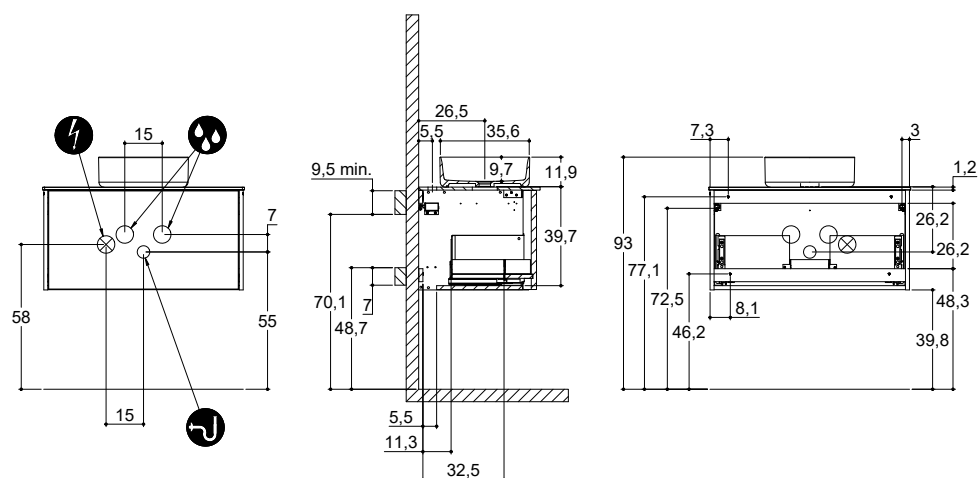

LARGHETTO

DEPTH 44 CM
 HEIGHT 64 CM

EDGE

MINORE

CLASSIC

INSTALLATION GUIDE

For more information on installation and first-fix measurements check our website under each product.

DEPTH 44 CM
HEIGHT 40 CM

CIRCLE

STADIUM

CUBE

DEPTH 44 CM
HEIGHT 64 CM

CIRCLE

STADIUM

CUBE

VINTAGE

INSTALLATION GUIDE

For more information on installation and first-fix measurements check our website under each product.

DEPTH 44 CM
HEIGHT 40 CM

CIRCLE

STADIUM

DEPTH 44 CM
HEIGHT 64 CM

CIRCLE

STADIUM

URBAN

INSTALLATION GUIDE

For more information on installation and first-fix measurements check our website under each product.

DEPTH 35 CM
HEIGHT 32 CM

MINI MENUET

MINI MINORE

DEPTH 35 CM
HEIGHT 64 CM

MINI MENUET