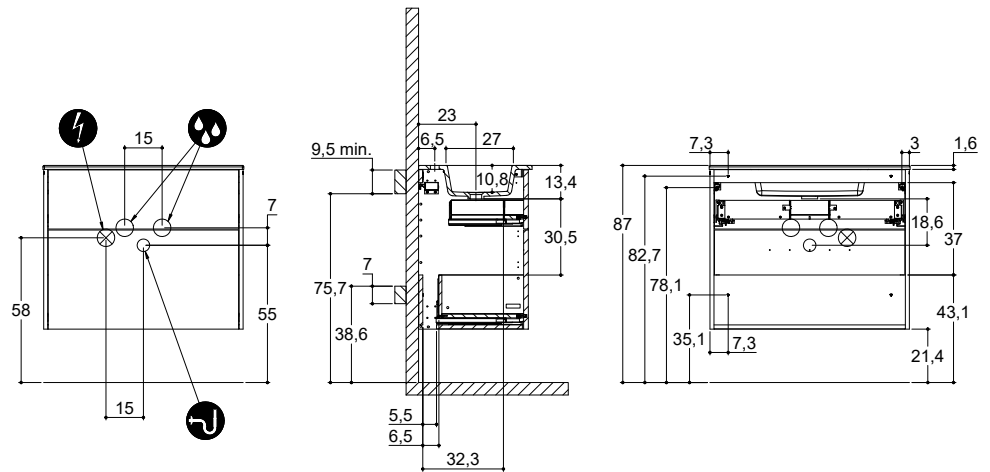

CLASSIC

INSTALLATION GUIDE

For more information on installation and first-fix measurements check our website under each product.

DEPTH 26 CM
HEIGHT 40 CM

MICRO MENUET

DEPTH 35 CM
HEIGHT 40 CM

MINI MENUET

MINI MINORE

CLASSIC

INSTALLATION GUIDE

For more information on installation and first-fix measurements check our website under each product.

DEPTH 44 CM
HEIGHT 40 CM

MENUET

KANTATE

LARGHETTO

DEPTH 44 CM
HEIGHT 40 CM

EDGE

MINORE

CLASSIC

INSTALLATION GUIDE

For more information on installation and first-fix measurements check our website under each product.

DEPTH 44 CM
HEIGHT 64 CM

MENUET

KANTATE

LARGHETTO

DEPTH 44 CM
 HEIGHT 64 CM

EDGE

MINORE

CLASSIC

INSTALLATION GUIDE

For more information on installation and first-fix measurements check our website under each product.

DEPTH 44 CM
HEIGHT 40 CM