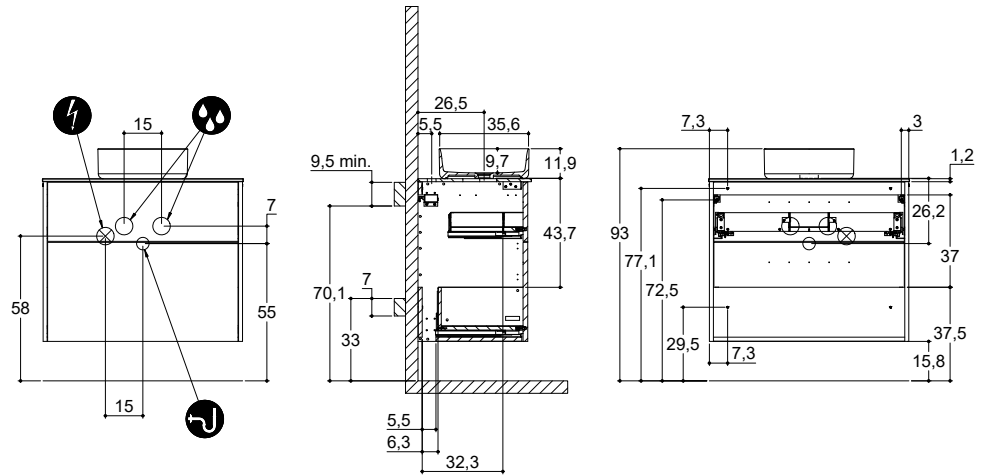

LARGHETTO

DEPTH 44 CM
 HEIGHT 64 CM

EDGE

MINORE

CLASSIC

INSTALLATION GUIDE

For more information on installation and first-fix measurements check our website under each product.

DEPTH 44 CM
HEIGHT 40 CM

CIRCLE

STADIUM

CUBE

DEPTH 44 CM
HEIGHT 64 CM

CIRCLE

STADIUM

CUBE

VINTAGE

INSTALLATION GUIDE

For more information on installation and first-fix measurements check our website under each product.

DEPTH 44 CM
HEIGHT 40 CM

CIRCLE

STADIUM

DEPTH 44 CM
HEIGHT 64 CM

CIRCLE

STADIUM

URBAN

INSTALLATION GUIDE

For more information on installation and first-fix measurements check our website under each product.

DEPTH 35 CM
HEIGHT 32 CM

MINI MENUET

MINI MINORE

DEPTH 35 CM
HEIGHT 64 CM

MINI MENUET