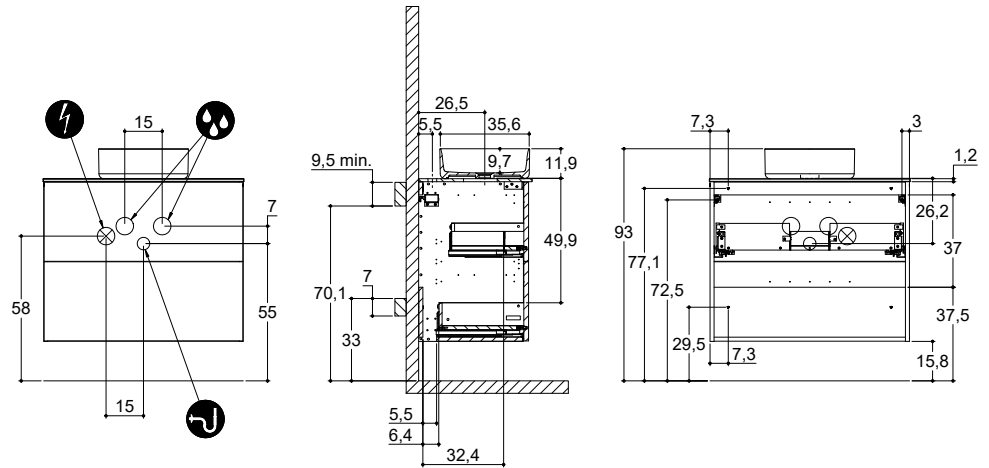

INSTALLATION GUIDE

For more information on installation and first-fix measurements check our website under each product.

DEPTH 44 CM
HEIGHT 40 CM

CIRCLE

STADIUM

DEPTH 44 CM
HEIGHT 64 CM

CIRCLE

STADIUM

URBAN

INSTALLATION GUIDE

For more information on installation and first-fix measurements check our website under each product.

DEPTH 35 CM
HEIGHT 32 CM

MINI MENUET

MINI MINORE

DEPTH 35 CM
HEIGHT 64 CM

MINI MENUET

DEPTH 44 CM
 HEIGHT 32 CM

EDGE

MINORE

URBAN

INSTALLATION GUIDE

For more information on installation and first-fix measurements check our website under each product.

DEPTH 44 CM
HEIGHT 64 CM

MENUET

DEPTH 44 CM
HEIGHT 32 CM

CIRCLE

STADIUM

CUBE

DEPTH 44 CM
HEIGHT 64 CM

CIRCLE

STADIUM

CUBE