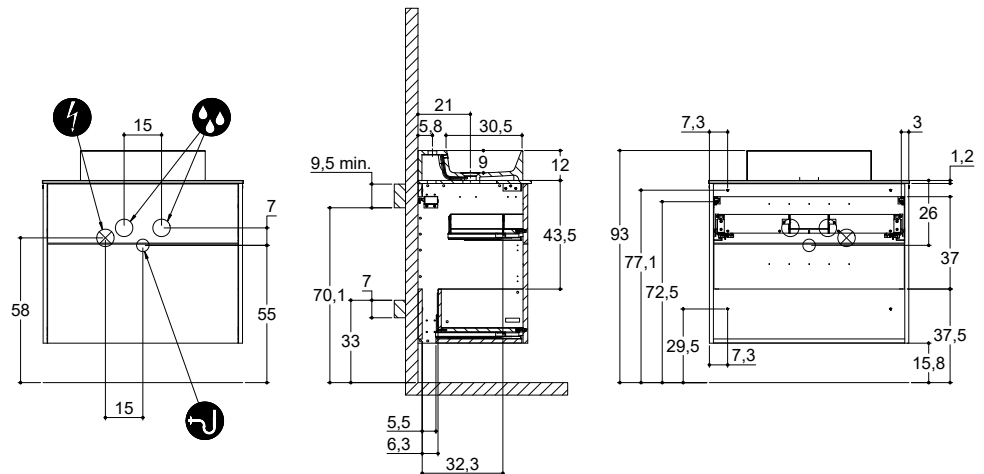

LARGHETTO

DEPTH 44 CM
 HEIGHT 64 CM

EDGE

MINORE

CLASSIC

INSTALLATION GUIDE

For more information on installation and first-fix measurements check our website under each product.

DEPTH 44 CM
HEIGHT 40 CM

CIRCLE

STADIUM

CUBE

DEPTH 44 CM
HEIGHT 64 CM

CIRCLE

STADIUM

CUBE

VINTAGE

INSTALLATION GUIDE

For more information on installation and first-fix measurements check our website under each product.

DEPTH 44 CM
HEIGHT 40 CM

CIRCLE

STADIUM

DEPTH 44 CM
HEIGHT 64 CM

CIRCLE

STADIUM

URBAN

INSTALLATION GUIDE

For more information on installation and first-fix measurements check our website under each product.

DEPTH 35 CM
HEIGHT 32 CM

MINI MENUET

MINI MINORE

DEPTH 35 CM
HEIGHT 64 CM

MINI MENUET