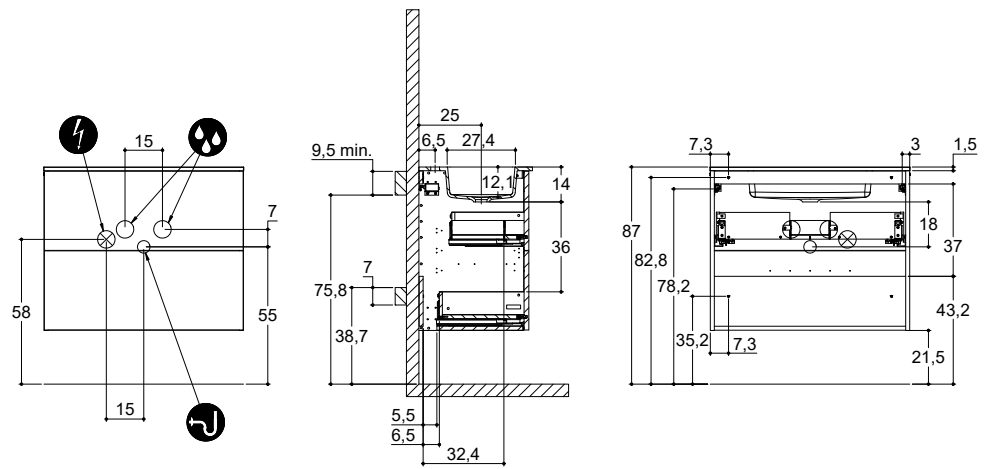

URBAN

INSTALLATION GUIDE

For more information on installation and first-fix measurements check our website under each product.

DEPTH 35 CM
HEIGHT 32 CM

MINI MENUET

MINI MINORE

DEPTH 35 CM
HEIGHT 64 CM

MINI MENUET

DEPTH 44 CM
 HEIGHT 32 CM

EDGE

MINORE

URBAN

INSTALLATION GUIDE

For more information on installation and first-fix measurements check our website under each product.

DEPTH 44 CM
HEIGHT 64 CM

MENUET

KANTATE

LARGHETTO

DEPTH 44 CM
 HEIGHT 64 CM

EDGE

MINORE

URBAN

INSTALLATION GUIDE

For more information on installation and first-fix measurements check our website under each product.

DEPTH 44 CM
HEIGHT 32 CM

CIRCLE

STADIUM

CUBE

DEPTH 44 CM
HEIGHT 64 CM

CIRCLE

STADIUM

CUBE