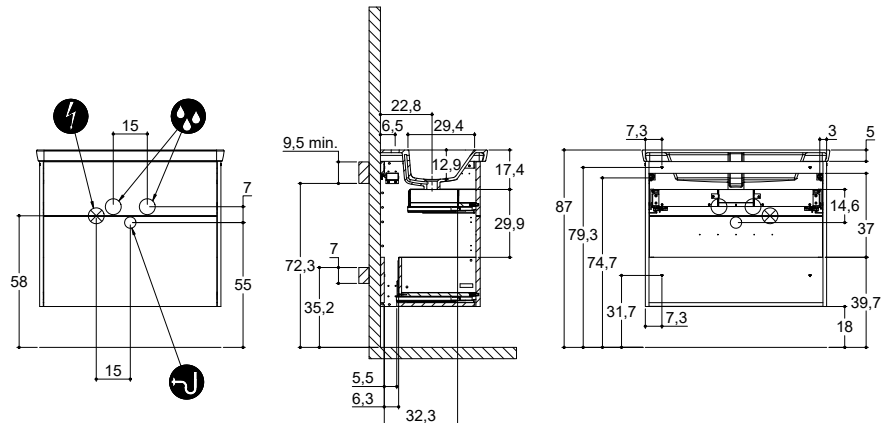

CLASSIC

INSTALLATION GUIDE

For more information on installation and first-fix measurements check our website under each product.

DEPTH 26 CM
HEIGHT 40 CM

MICRO MENUET

DEPTH 35 CM
HEIGHT 40 CM

MINI MENUET

MINI MINORE

CLASSIC

INSTALLATION GUIDE

For more information on installation and first-fix measurements check our website under each product.

DEPTH 44 CM
HEIGHT 40 CM

MENUET

KANTATE

LARGHETTO

DEPTH 44 CM
HEIGHT 40 CM

EDGE

MINORE

CLASSIC

INSTALLATION GUIDE

For more information on installation and first-fix measurements check our website under each product.

DEPTH 44 CM
HEIGHT 64 CM

MENUET

KANTATE

LARGHETTO

DEPTH 44 CM
 HEIGHT 64 CM

EDGE

MINORE

CLASSIC

INSTALLATION GUIDE

For more information on installation and first-fix measurements check our website under each product.

DEPTH 44 CM
HEIGHT 40 CM