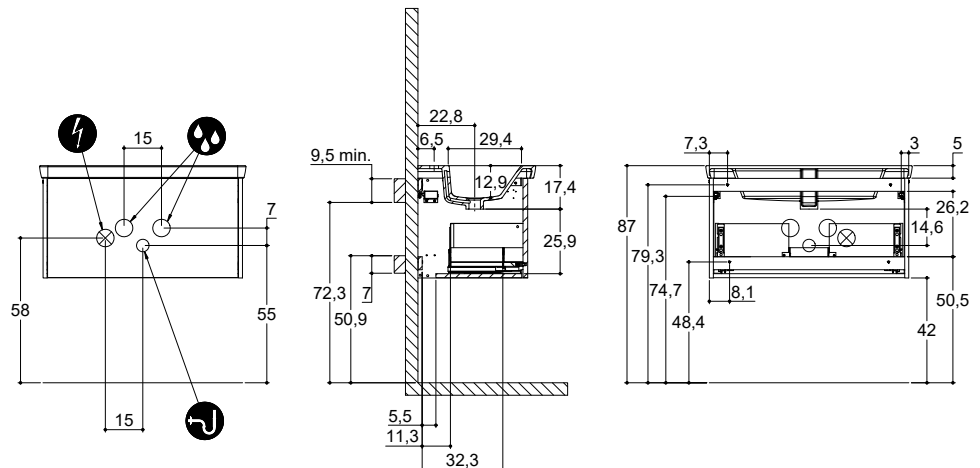

CLASSIC

INSTALLATION GUIDE

For more information on installation and first-fix measurements check our website under each product.

DEPTH 26 CM
HEIGHT 40 CM

MICRO MENUET

DEPTH 35 CM
HEIGHT 40 CM

MINI MENUET

MINI MINORE

CLASSIC

INSTALLATION GUIDE

For more information on installation and first-fix measurements check our website under each product.

DEPTH 44 CM
HEIGHT 40 CM

MENUET

KANTATE

LARGHETTO

DEPTH 44 CM
HEIGHT 40 CM

EDGE

MINORE

CLASSIC

INSTALLATION GUIDE

For more information on installation and first-fix measurements check our website under each product.

DEPTH 44 CM
HEIGHT 64 CM

MENUET

KANTATE

LARGHETTO

DEPTH 44 CM
 HEIGHT 64 CM

EDGE

MINORE

CLASSIC

INSTALLATION GUIDE

For more information on installation and first-fix measurements check our website under each product.

DEPTH 44 CM
HEIGHT 40 CM