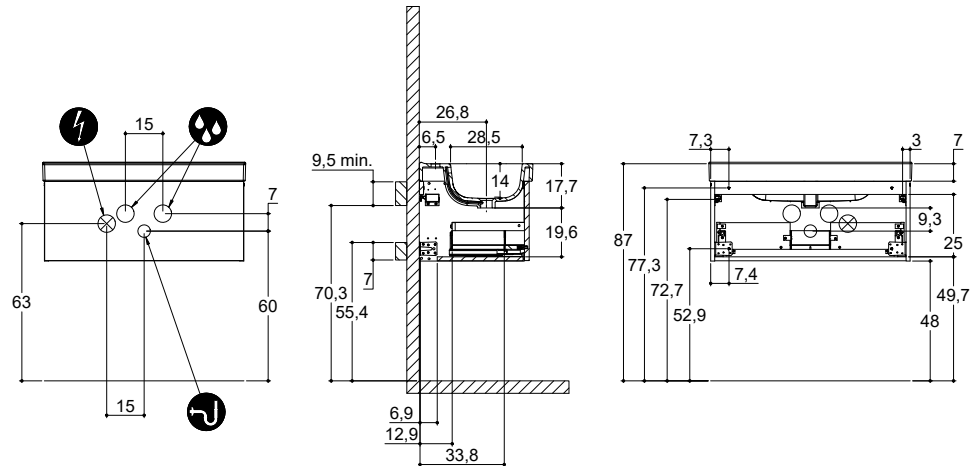

INSTALLATION GUIDE

For more information on installation and first-fix measurements check our website under each product.

DEPTH 44 CM
HEIGHT 40 CM

CIRCLE

STADIUM

DEPTH 44 CM
HEIGHT 64 CM

CIRCLE

STADIUM

URBAN

INSTALLATION GUIDE

For more information on installation and first-fix measurements check our website under each product.

DEPTH 35 CM
HEIGHT 32 CM

MINI MENUET

MINI MINORE

DEPTH 35 CM
HEIGHT 64 CM

MINI MENUET

MINI MINORE

URBAN

INSTALLATION GUIDE

For more information on installation and first-fix measurements check our website under each product.

DEPTH 44 CM
HEIGHT 32 CM

MENUET

KANTATE

LARGHETTO

DEPTH 44 CM
 HEIGHT 32 CM

EDGE

MINORE

URBAN

INSTALLATION GUIDE

For more information on installation and first-fix measurements check our website under each product.

DEPTH 44 CM
HEIGHT 64 CM

MENUET