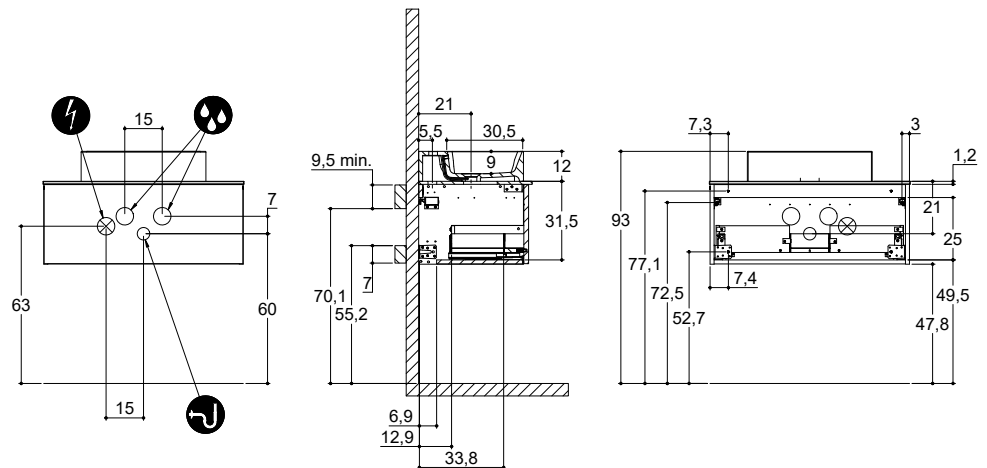

INSTALLATION GUIDE

For more information on installation and first-fix measurements check our website under each product.

DEPTH 44 CM
HEIGHT 40 CM

CIRCLE

STADIUM

DEPTH 44 CM
HEIGHT 64 CM

CIRCLE

STADIUM

URBAN

INSTALLATION GUIDE

For more information on installation and first-fix measurements check our website under each product.

DEPTH 35 CM
HEIGHT 32 CM

MINI MENUET

MINI MINORE

DEPTH 35 CM
HEIGHT 64 CM

MINI MENUET

DEPTH 44 CM
 HEIGHT 32 CM

EDGE

MINORE

URBAN

INSTALLATION GUIDE

For more information on installation and first-fix measurements check our website under each product.

DEPTH 44 CM
HEIGHT 64 CM

MENUET

DEPTH 44 CM
HEIGHT 32 CM

CIRCLE

STADIUM

CUBE

DEPTH 44 CM
HEIGHT 64 CM

CIRCLE

STADIUM

CUBE