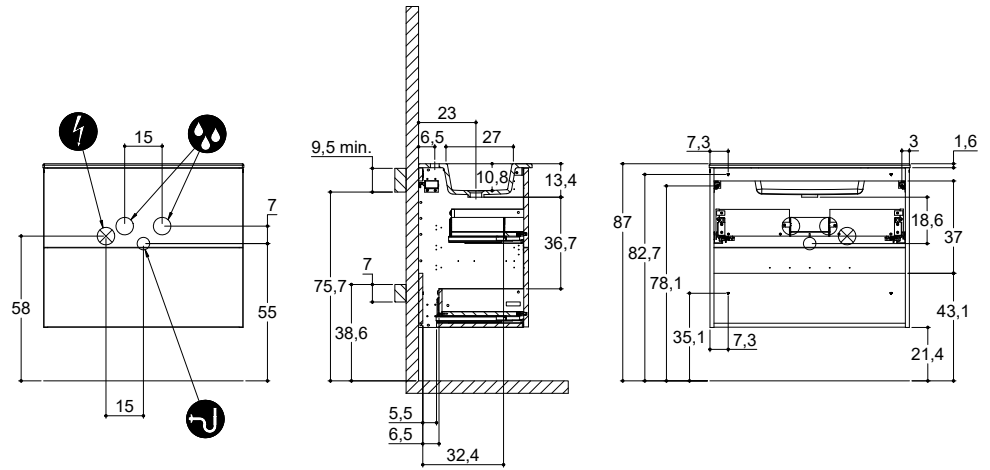

URBAN

INSTALLATION GUIDE

For more information on installation and first-fix measurements check our website under each product.

DEPTH 35 CM
HEIGHT 32 CM

MINI MENUET

MINI MINORE

DEPTH 35 CM
HEIGHT 64 CM

MINI MENUET

DEPTH 44 CM
 HEIGHT 32 CM

EDGE

MINORE

URBAN

INSTALLATION GUIDE

For more information on installation and first-fix measurements check our website under each product.

DEPTH 44 CM
HEIGHT 64 CM

MENUET

KANTATE

LARGHETTO

DEPTH 44 CM
 HEIGHT 64 CM

EDGE

MINORE

URBAN

INSTALLATION GUIDE

For more information on installation and first-fix measurements check our website under each product.

DEPTH 44 CM
HEIGHT 32 CM

CIRCLE

STADIUM

CUBE

DEPTH 44 CM
HEIGHT 64 CM

CIRCLE

STADIUM

CUBE