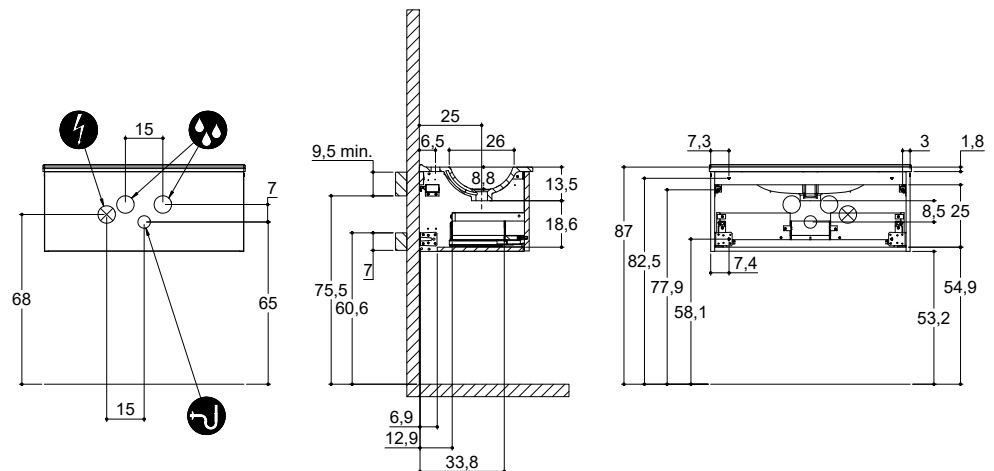

INSTALLATION GUIDE

For more information on installation and first-fix measurements check our website under each product.

DEPTH 44 CM
HEIGHT 40 CM

CIRCLE

STADIUM

DEPTH 44 CM
HEIGHT 64 CM

CIRCLE

STADIUM

URBAN

INSTALLATION GUIDE

For more information on installation and first-fix measurements check our website under each product.

DEPTH 35 CM
HEIGHT 32 CM

MINI MENUET

MINI MINORE

DEPTH 35 CM
HEIGHT 64 CM

MINI MENUET

MINI MINORE

URBAN

INSTALLATION GUIDE

For more information on installation and first-fix measurements check our website under each product.

DEPTH 44 CM
HEIGHT 32 CM

MENUET

KANTATE

LARGHETTO

DEPTH 44 CM
 HEIGHT 32 CM

EDGE

MINORE

URBAN

INSTALLATION GUIDE

For more information on installation and first-fix measurements check our website under each product.

DEPTH 44 CM
HEIGHT 64 CM

MENUET