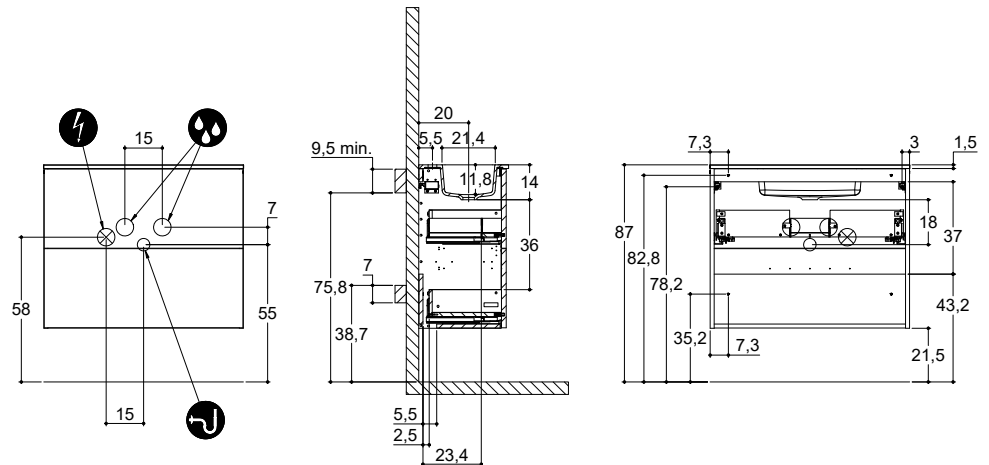

INSTALLATION GUIDE

For more information on installation and first-fix measurements check our website under each product.

DEPTH 44 CM
HEIGHT 40 CM

CIRCLE

STADIUM

DEPTH 44 CM
HEIGHT 64 CM

CIRCLE

STADIUM

URBAN

INSTALLATION GUIDE

For more information on installation and first-fix measurements check our website under each product.

DEPTH 35 CM
HEIGHT 32 CM

MINI MENUET

MINI MINORE

DEPTH 35 CM
HEIGHT 64 CM

MINI MENUET

MINI MINORE

URBAN

INSTALLATION GUIDE

For more information on installation and first-fix measurements check our website under each product.

DEPTH 44 CM
HEIGHT 32 CM

MENUET

KANTATE

LARGHETTO

DEPTH 44 CM
 HEIGHT 32 CM

EDGE

MINORE

URBAN

INSTALLATION GUIDE

For more information on installation and first-fix measurements check our website under each product.

DEPTH 44 CM
HEIGHT 64 CM

MENUET