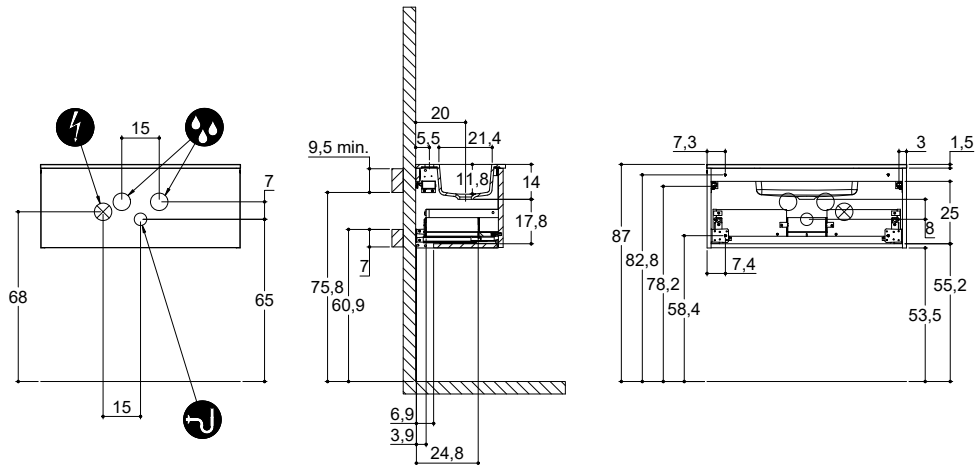

INSTALLATION GUIDE

For more information on installation and first-fix measurements check our website under each product.

DEPTH 44 CM
HEIGHT 40 CM

CIRCLE

STADIUM

DEPTH 44 CM
HEIGHT 64 CM

CIRCLE

STADIUM

URBAN

INSTALLATION GUIDE

For more information on installation and first-fix measurements check our website under each product.

DEPTH 35 CM
HEIGHT 32 CM

MINI MENUET

MINI MINORE

DEPTH 35 CM
HEIGHT 64 CM

MINI MENUET

MINI MINORE

URBAN

INSTALLATION GUIDE

For more information on installation and first-fix measurements check our website under each product.

DEPTH 44 CM
HEIGHT 32 CM

MENUET

KANTATE

LARGHETTO

DEPTH 44 CM
 HEIGHT 32 CM

EDGE

MINORE

URBAN

INSTALLATION GUIDE

For more information on installation and first-fix measurements check our website under each product.

DEPTH 44 CM
HEIGHT 64 CM

MENUET