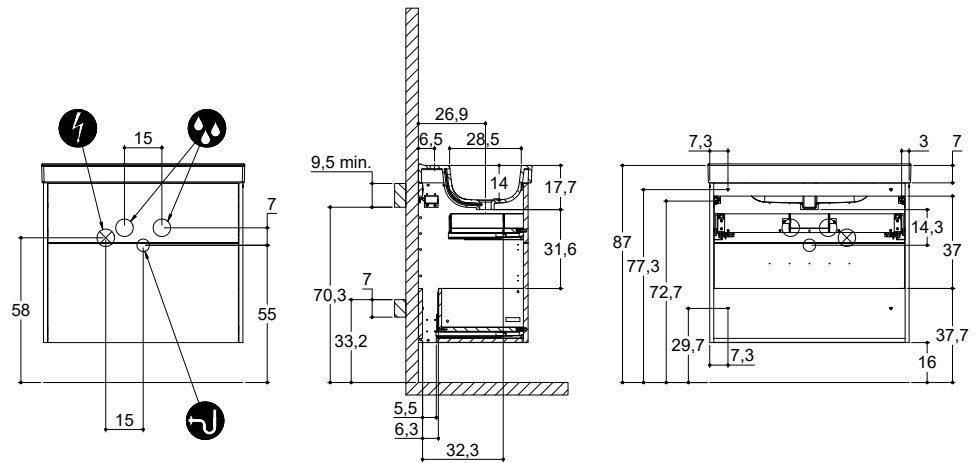

CLASSIC

INSTALLATION GUIDE

For more information on installation and first-fix measurements check our website under each product.

DEPTH 26 CM
HEIGHT 40 CM

MICRO MENUET

DEPTH 35 CM
HEIGHT 40 CM

MINI MENUET

MINI MINORE

CLASSIC

INSTALLATION GUIDE

For more information on installation and first-fix measurements check our website under each product.

DEPTH 44 CM
HEIGHT 40 CM

MENUET

KANTATE

LARGHETTO

DEPTH 44 CM
HEIGHT 40 CM

EDGE

MINORE

CLASSIC

INSTALLATION GUIDE

For more information on installation and first-fix measurements check our website under each product.

DEPTH 44 CM
HEIGHT 64 CM

MENUET

KANTATE

LARGHETTO

DEPTH 44 CM
 HEIGHT 64 CM

EDGE

MINORE

CLASSIC

INSTALLATION GUIDE

For more information on installation and first-fix measurements check our website under each product.

DEPTH 44 CM
HEIGHT 40 CM