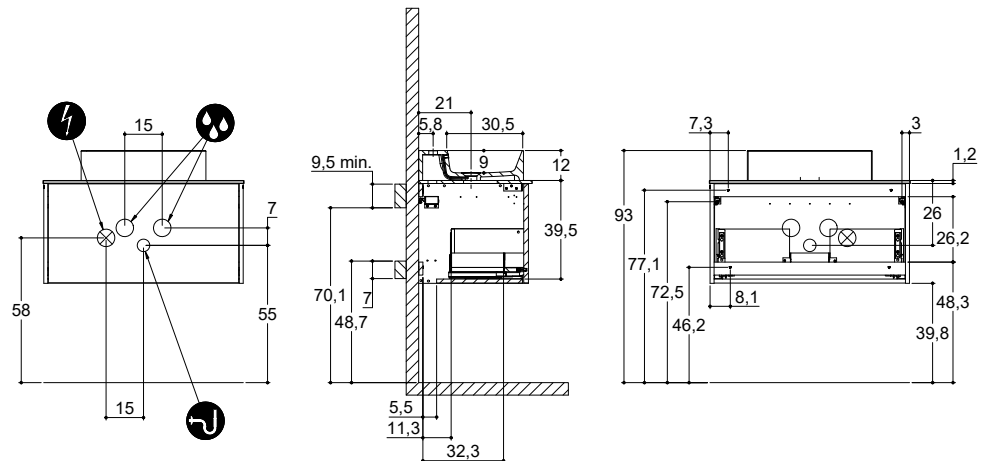

CLASSIC

INSTALLATION GUIDE

For more information on installation and first-fix measurements check our website under each product.

DEPTH 44 CM
HEIGHT 40 CM

CIRCLE

STADIUM

CUBE