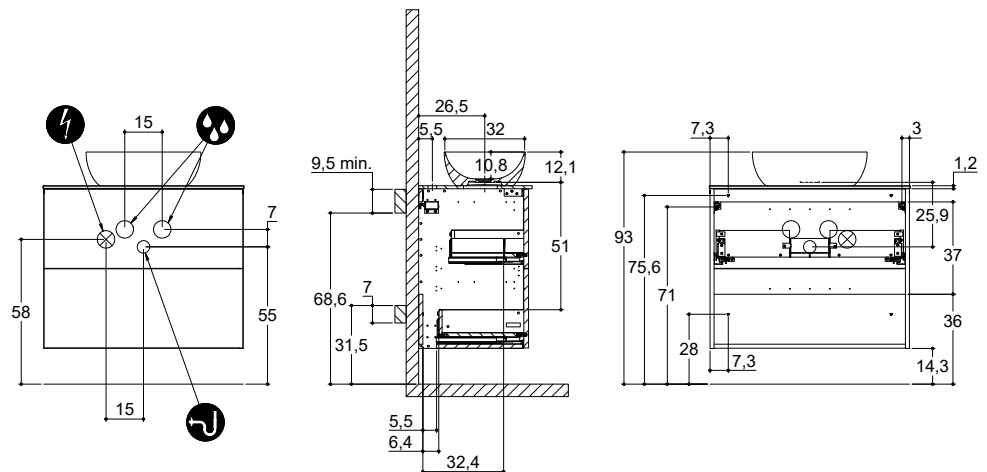

CLASSIC

INSTALLATION GUIDE

For more information on installation and first-fix measurements check our website under each product.

DEPTH 26 CM
HEIGHT 40 CM

MICRO MENUET

DEPTH 35 CM
HEIGHT 40 CM

MINI MENUET

MINI MINORE

INSTALLATION GUIDE

For more information on installation and first-fix measurements check our website under each product.

DEPTH 44 CM
HEIGHT 40 CM

CIRCLE

STADIUM

DEPTH 44 CM
HEIGHT 64 CM

CIRCLE

STADIUM

URBAN

INSTALLATION GUIDE

For more information on installation and first-fix measurements check our website under each product.

DEPTH 35 CM
HEIGHT 32 CM

MINI MENUET

MINI MINORE

DEPTH 35 CM
HEIGHT 64 CM

MINI MENUET

DEPTH 44 CM
 HEIGHT 32 CM

EDGE

MINORE

URBAN

INSTALLATION GUIDE

For more information on installation and first-fix measurements check our website under each product.

DEPTH 44 CM
HEIGHT 64 CM

MENUET