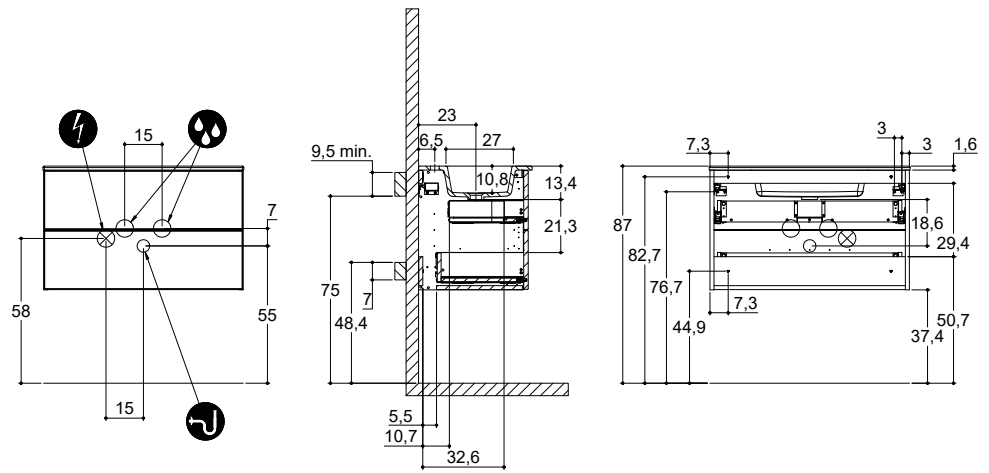

INSTALLATION GUIDE

For more information on installation and first-fix measurements check our website under each product.

DEPTH 26 CM
HEIGHT 48 CM

MICRO MENUET

DEPTH 35 CM
HEIGHT 48 CM

MINI MENUET

MINI MINORE

DEPTH 35 CM
HEIGHT 64 CM

MINI MENUET

MINI MINORE

INSTALLATION GUIDE

For more information on installation and first-fix measurements check our website under each product.

DEPTH 44 CM
HEIGHT 48 CM

MENUET

KANTATE

LARGHETTO

DEPTH 44 CM
HEIGHT 48 CM

EDGE

MINORE

INSTALLATION GUIDE

For more information on installation and first-fix measurements check our website under each product.

DEPTH 44 CM
HEIGHT 64 CM

MENUET

KANTATE

LARGHETTO

DEPTH 44 CM
HEIGHT 64 CM

EDGE

MINORE

INSTALLATION GUIDE

For more information on installation and first-fix measurements check our website under each product.

DEPTH 44 CM
HEIGHT 48 CM