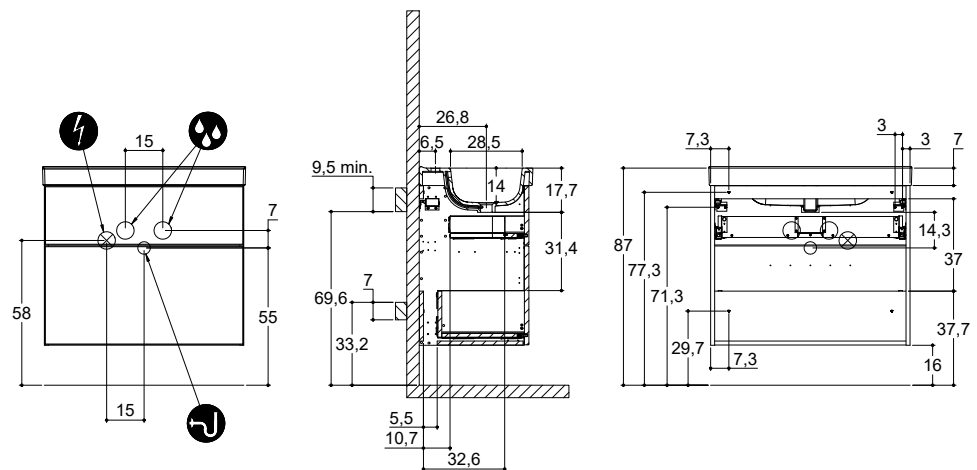

INSTALLATION GUIDE

For more information on installation and first-fix measurements check our website under each product.

DEPTH 26 CM
HEIGHT 48 CM

MICRO MENUET

DEPTH 35 CM
HEIGHT 48 CM

MINI MENUET

MINI MINORE

DEPTH 35 CM
HEIGHT 64 CM

MINI MENUET

MINI MINORE

INSTALLATION GUIDE

For more information on installation and first-fix measurements check our website under each product.

DEPTH 44 CM
HEIGHT 48 CM

MENUET

KANTATE

LARGHETTO

DEPTH 44 CM
HEIGHT 48 CM

EDGE

MINORE

INSTALLATION GUIDE

For more information on installation and first-fix measurements check our website under each product.

DEPTH 44 CM
HEIGHT 64 CM

MENUET

KANTATE

LARGHETTO

DEPTH 44 CM
HEIGHT 64 CM

EDGE

MINORE

INSTALLATION GUIDE

For more information on installation and first-fix measurements check our website under each product.

DEPTH 44 CM
HEIGHT 48 CM