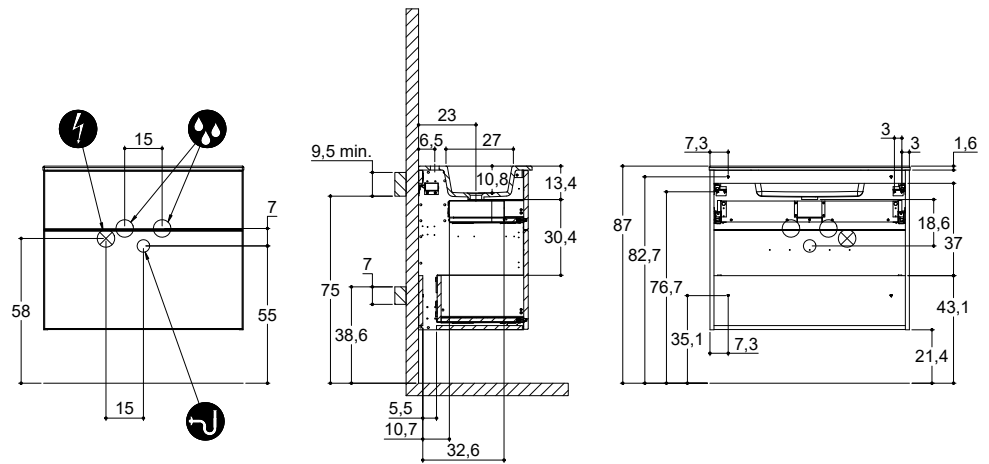

DEPTH 35 CM
HEIGHT 64 CM

MINI MENUET

MINI MINORE

INSTALLATION GUIDE

For more information on installation and first-fix measurements check our website under each product.

DEPTH 44 CM
HEIGHT 48 CM

MENUET

KANTATE

LARGHETTO

DEPTH 44 CM
HEIGHT 48 CM

EDGE

MINORE

INSTALLATION GUIDE

For more information on installation and first-fix measurements check our website under each product.

DEPTH 44 CM
HEIGHT 64 CM

MENUET

KANTATE

LARGHETTO

DEPTH 44 CM
HEIGHT 64 CM

EDGE

MINORE

INSTALLATION GUIDE

For more information on installation and first-fix measurements check our website under each product.

DEPTH 44 CM
HEIGHT 48 CM

CIRCLE

STADIUM

CUBE

DEPTH 44 CM
 HEIGHT 64 CM

CIRCLE

STADIUM