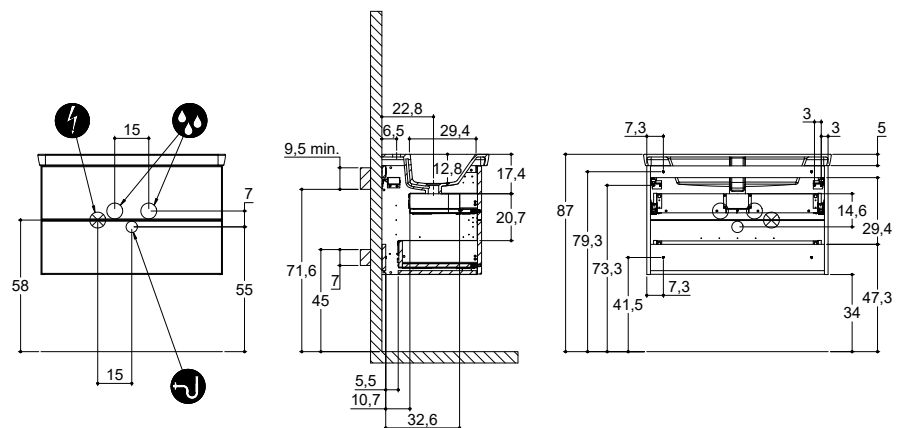

INSTALLATION GUIDE

For more information on installation and first-fix measurements check our website under each product.

DEPTH 26 CM
HEIGHT 48 CM

MICRO MENUET

DEPTH 35 CM
HEIGHT 48 CM

MINI MENUET

MINI MINORE

DEPTH 35 CM
HEIGHT 64 CM

MINI MENUET

MINI MINORE

INSTALLATION GUIDE

For more information on installation and first-fix measurements check our website under each product.

DEPTH 44 CM
HEIGHT 48 CM

MENUET

KANTATE

LARGHETTO

DEPTH 44 CM
HEIGHT 48 CM

EDGE

MINORE

INSTALLATION GUIDE

For more information on installation and first-fix measurements check our website under each product.

DEPTH 44 CM
HEIGHT 64 CM

MENUET

KANTATE

LARGHETTO

DEPTH 44 CM
HEIGHT 64 CM

EDGE

MINORE

INSTALLATION GUIDE

For more information on installation and first-fix measurements check our website under each product.

DEPTH 44 CM
HEIGHT 48 CM