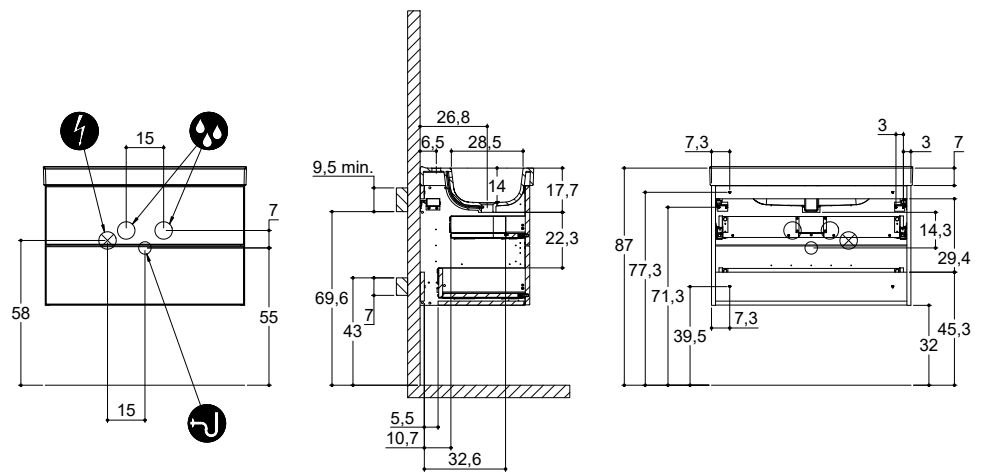

INSTALLATION GUIDE

For more information on installation and first-fix measurements check our website under each product.

DEPTH 26 CM
HEIGHT 48 CM

MICRO MENUET

DEPTH 35 CM
HEIGHT 48 CM

MINI MENUET

MINI MINORE

DEPTH 35 CM
HEIGHT 64 CM

MINI MENUET

MINI MINORE

INSTALLATION GUIDE

For more information on installation and first-fix measurements check our website under each product.

DEPTH 44 CM
HEIGHT 48 CM

MENUET

KANTATE

LARGHETTO

DEPTH 44 CM
HEIGHT 48 CM

EDGE

MINORE

INSTALLATION GUIDE

For more information on installation and first-fix measurements check our website under each product.

DEPTH 44 CM
HEIGHT 64 CM

MENUET

KANTATE

LARGHETTO

DEPTH 44 CM
HEIGHT 64 CM

EDGE

MINORE

INSTALLATION GUIDE

For more information on installation and first-fix measurements check our website under each product.

DEPTH 44 CM
HEIGHT 48 CM