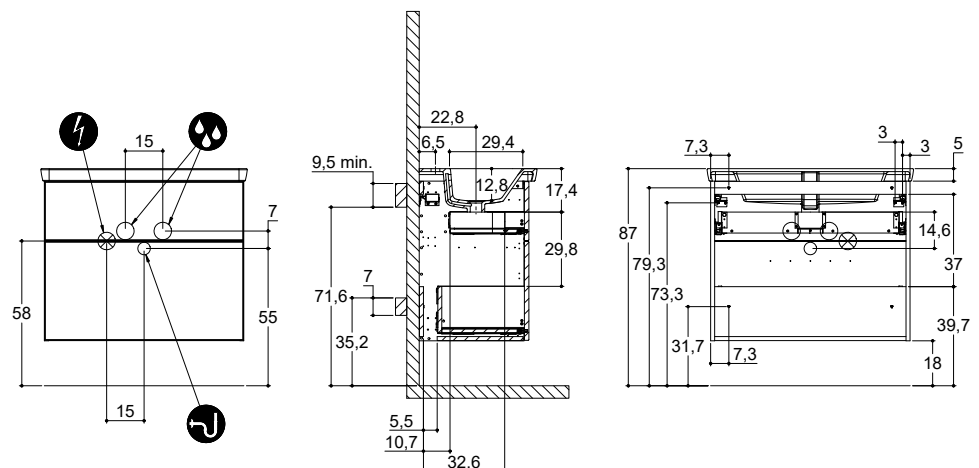

INSTALLATION GUIDE

For more information on installation and first-fix measurements check our website under each product.

DEPTH 26 CM
HEIGHT 48 CM

MICRO MENUET

DEPTH 35 CM
HEIGHT 48 CM

MINI MENUET

MINI MINORE

DEPTH 35 CM
HEIGHT 64 CM

MINI MENUET

MINI MINORE

INSTALLATION GUIDE

For more information on installation and first-fix measurements check our website under each product.

DEPTH 44 CM
HEIGHT 48 CM

MENUET

KANTATE

LARGHETTO

DEPTH 44 CM
HEIGHT 48 CM

EDGE

MINORE

INSTALLATION GUIDE

For more information on installation and first-fix measurements check our website under each product.

DEPTH 44 CM
HEIGHT 64 CM

MENUET

KANTATE

LARGHETTO

DEPTH 44 CM
HEIGHT 64 CM

EDGE

MINORE

INSTALLATION GUIDE

For more information on installation and first-fix measurements check our website under each product.

DEPTH 44 CM
HEIGHT 48 CM