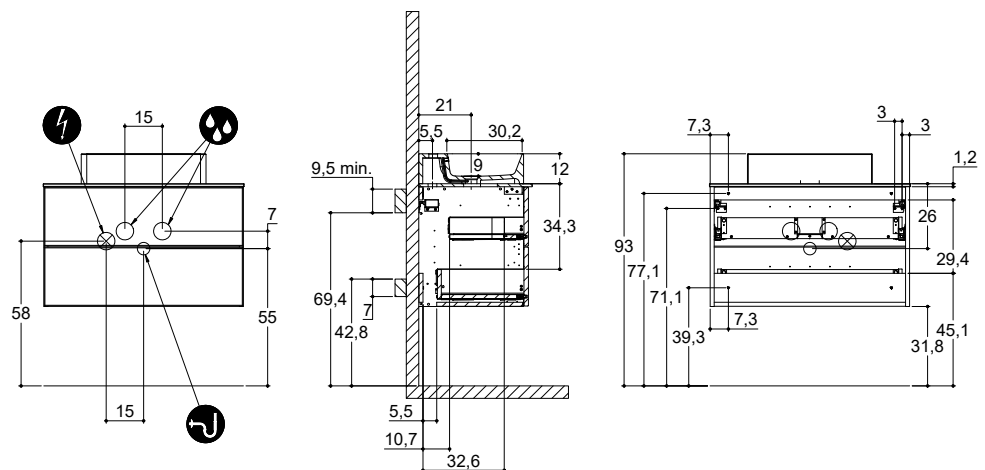

INSTALLATION GUIDE

For more information on installation and first-fix measurements check our website under each product.

DEPTH 44 CM
HEIGHT 48 CM

CIRCLE

STADIUM

CUBE