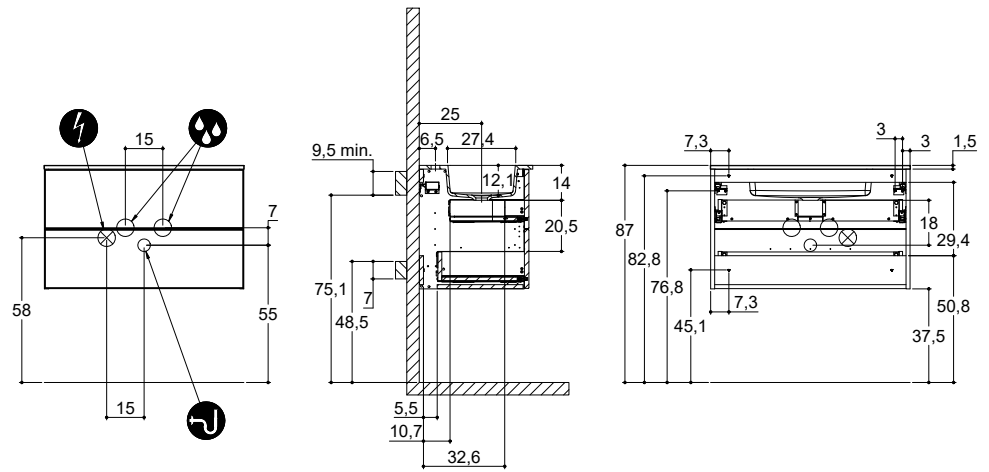

INSTALLATION GUIDE

For more information on installation and first-fix measurements check our website under each product.

DEPTH 26 CM
HEIGHT 48 CM

MICRO MENUET

DEPTH 35 CM
HEIGHT 48 CM

MINI MENUET

MINI MINORE

DEPTH 35 CM
HEIGHT 64 CM

MINI MENUET

MINI MINORE

INSTALLATION GUIDE

For more information on installation and first-fix measurements check our website under each product.

DEPTH 44 CM
HEIGHT 48 CM

MENUET

KANTATE

LARGHETTO

DEPTH 44 CM
HEIGHT 48 CM

EDGE

MINORE

INSTALLATION GUIDE

For more information on installation and first-fix measurements check our website under each product.

DEPTH 44 CM
HEIGHT 64 CM

MENUET

KANTATE

LARGHETTO

DEPTH 44 CM
HEIGHT 64 CM

EDGE

MINORE

INSTALLATION GUIDE

For more information on installation and first-fix measurements check our website under each product.

DEPTH 44 CM
HEIGHT 48 CM