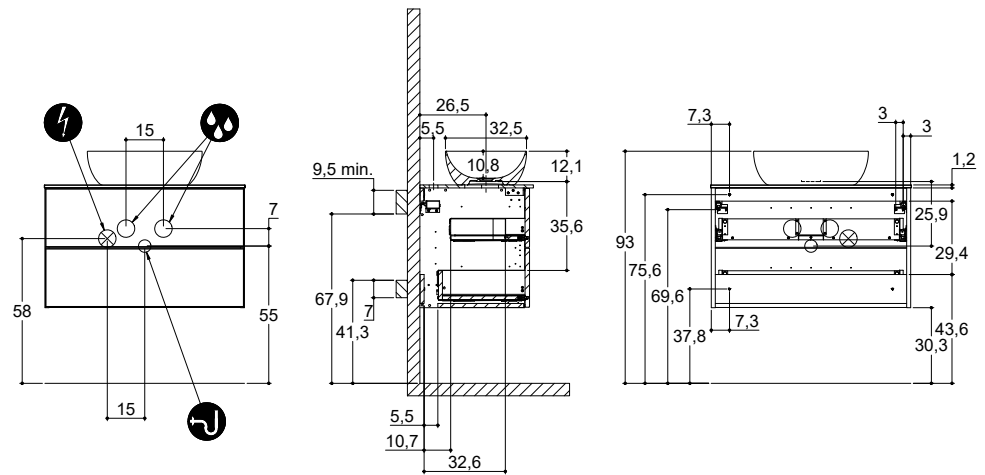

INSTALLATION GUIDE

For more information on installation and first-fix measurements check our website under each product.

DEPTH 44 CM
HEIGHT 48 CM

CIRCLE

STADIUM

CUBE