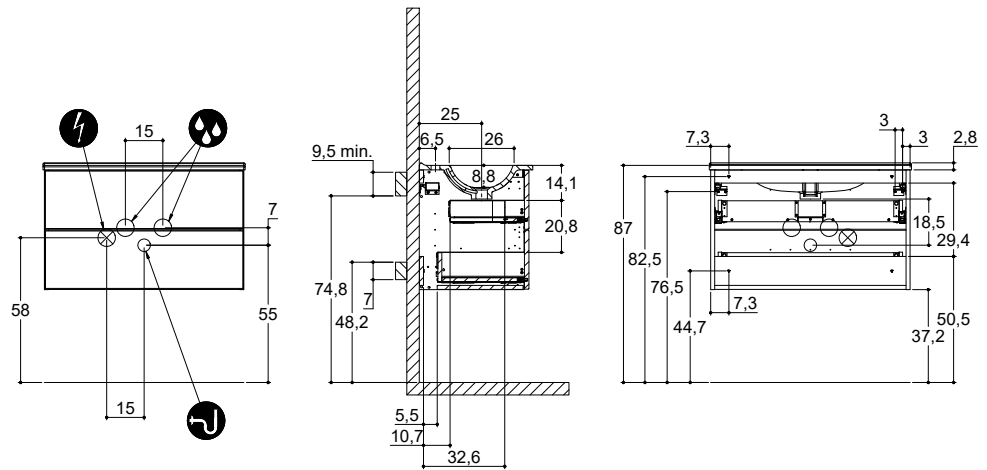

INSTALLATION GUIDE

For more information on installation and first-fix measurements check our website under each product.

DEPTH 26 CM
HEIGHT 48 CM

MICRO MENUET

DEPTH 35 CM
HEIGHT 48 CM

MINI MENUET

MINI MINORE

DEPTH 35 CM
HEIGHT 64 CM

MINI MENUET

MINI MINORE

INSTALLATION GUIDE

For more information on installation and first-fix measurements check our website under each product.

DEPTH 44 CM
HEIGHT 48 CM

MENUET

KANTATE

LARGHETTO

DEPTH 44 CM
HEIGHT 48 CM

EDGE

MINORE

INSTALLATION GUIDE

For more information on installation and first-fix measurements check our website under each product.

DEPTH 44 CM
HEIGHT 64 CM

MENUET

KANTATE

LARGHETTO

DEPTH 44 CM
HEIGHT 64 CM

EDGE

MINORE

INSTALLATION GUIDE

For more information on installation and first-fix measurements check our website under each product.

DEPTH 44 CM
HEIGHT 48 CM