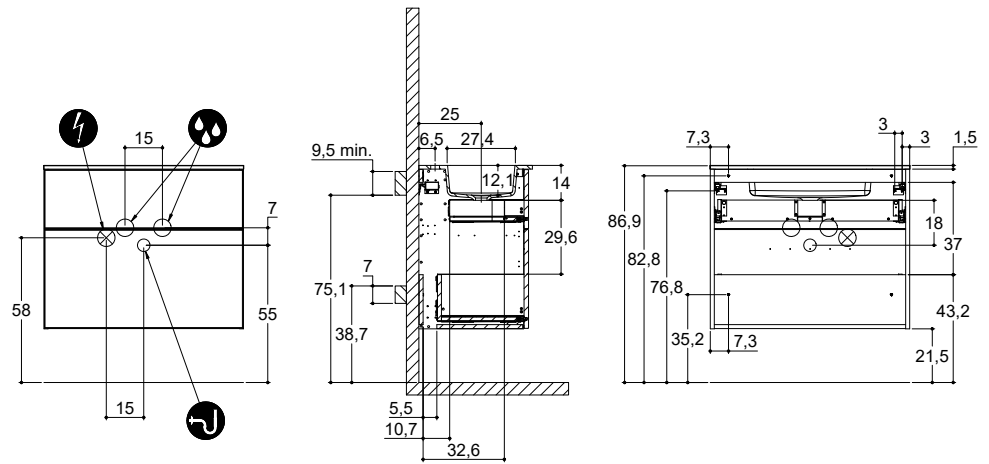

DEPTH 35 CM
HEIGHT 64 CM

MINI MENUET

MINI MINORE

INSTALLATION GUIDE

For more information on installation and first-fix measurements check our website under each product.

DEPTH 44 CM
HEIGHT 48 CM

MENUET

KANTATE

LARGHETTO

DEPTH 44 CM
HEIGHT 48 CM

EDGE

MINORE

INSTALLATION GUIDE

For more information on installation and first-fix measurements check our website under each product.

DEPTH 44 CM
HEIGHT 64 CM

MENUET

KANTATE

LARGHETTO

DEPTH 44 CM
HEIGHT 64 CM

EDGE

MINORE

INSTALLATION GUIDE

For more information on installation and first-fix measurements check our website under each product.

DEPTH 44 CM
HEIGHT 48 CM

CIRCLE

STADIUM

CUBE

DEPTH 44 CM
 HEIGHT 64 CM

CIRCLE

STADIUM