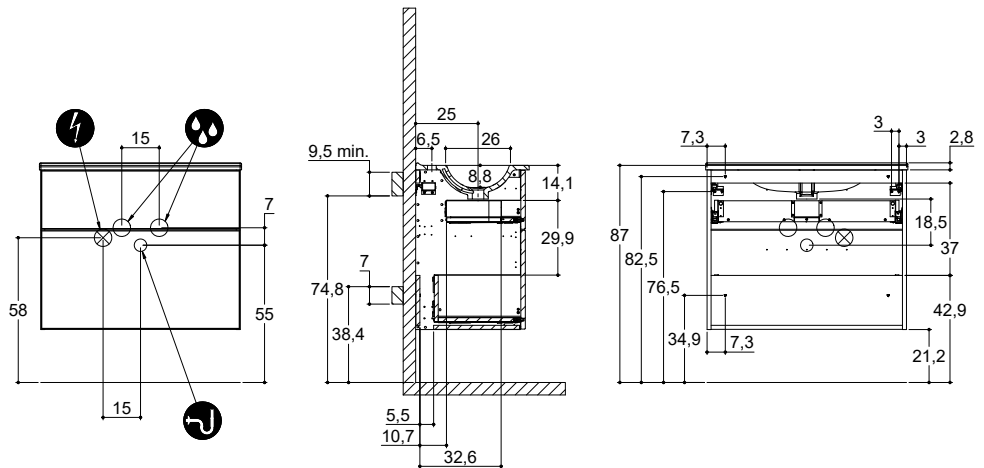

INSTALLATION GUIDE

For more information on installation and first-fix measurements check our website under each product.

DEPTH 26 CM
HEIGHT 48 CM

MICRO MENUET

DEPTH 35 CM
HEIGHT 48 CM

MINI MENUET

MINI MINORE

DEPTH 35 CM
HEIGHT 64 CM

MINI MENUET

MINI MINORE

INSTALLATION GUIDE

For more information on installation and first-fix measurements check our website under each product.

DEPTH 44 CM
HEIGHT 48 CM

MENUET

KANTATE

LARGHETTO

DEPTH 44 CM
HEIGHT 48 CM

EDGE

MINORE

INSTALLATION GUIDE

For more information on installation and first-fix measurements check our website under each product.

DEPTH 44 CM
HEIGHT 64 CM

MENUET

KANTATE

LARGHETTO

DEPTH 44 CM
HEIGHT 64 CM

EDGE

MINORE

INSTALLATION GUIDE

For more information on installation and first-fix measurements check our website under each product.

DEPTH 44 CM
HEIGHT 48 CM