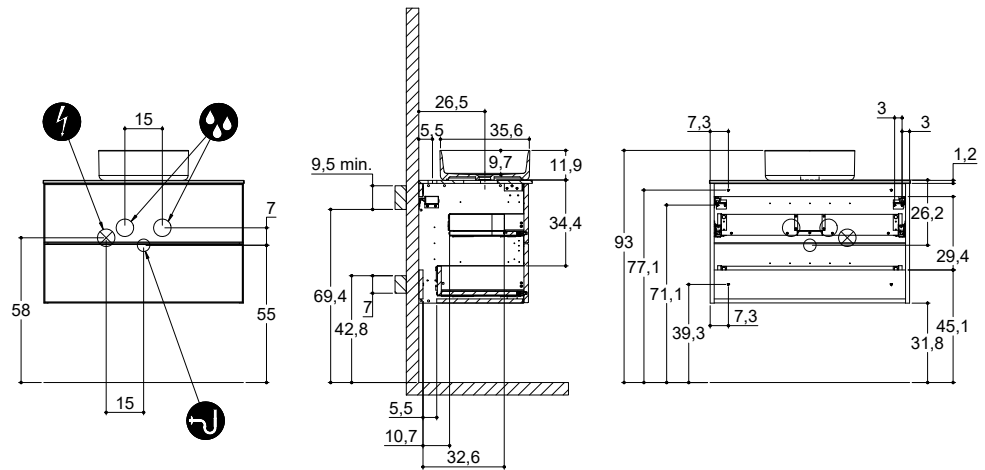

INSTALLATION GUIDE

For more information on installation and first-fix measurements check our website under each product.

DEPTH 44 CM
HEIGHT 48 CM

CIRCLE