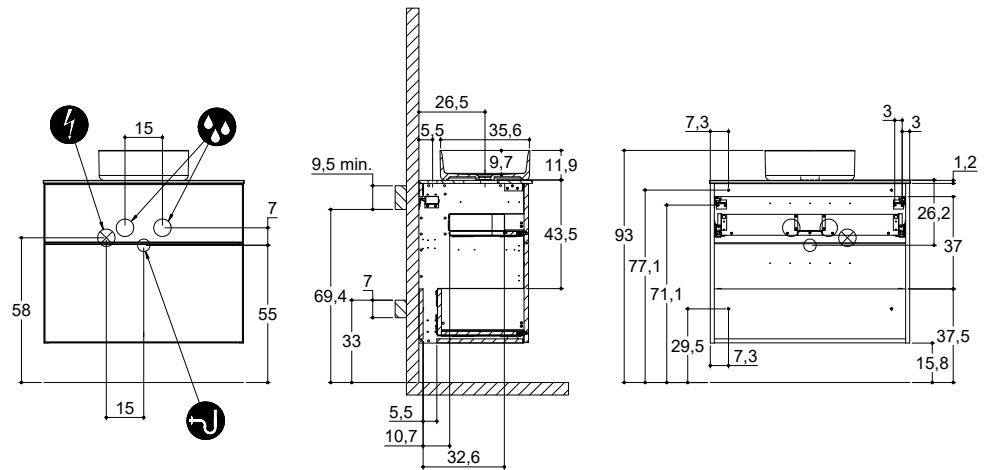

INSTALLATION GUIDE

For more information on installation and first-fix measurements check our website under each product.

DEPTH 26 CM
HEIGHT 48 CM

MICRO MENUET

DEPTH 35 CM
HEIGHT 48 CM

MINI MENUET

MINI MINORE

DEPTH 35 CM
HEIGHT 64 CM

MINI MENUET

MINI MINORE

INSTALLATION GUIDE

For more information on installation and first-fix measurements check our website under each product.

DEPTH 44 CM
HEIGHT 48 CM

MENUET

KANTATE

LARGHETTO

DEPTH 44 CM
HEIGHT 48 CM

EDGE

MINORE

INSTALLATION GUIDE

For more information on installation and first-fix measurements check our website under each product.

DEPTH 44 CM
HEIGHT 64 CM

MENUET

CIRCLE

STADIUM

CUBE

DEPTH 44 CM
 HEIGHT 64 CM

CIRCLE

STADIUM