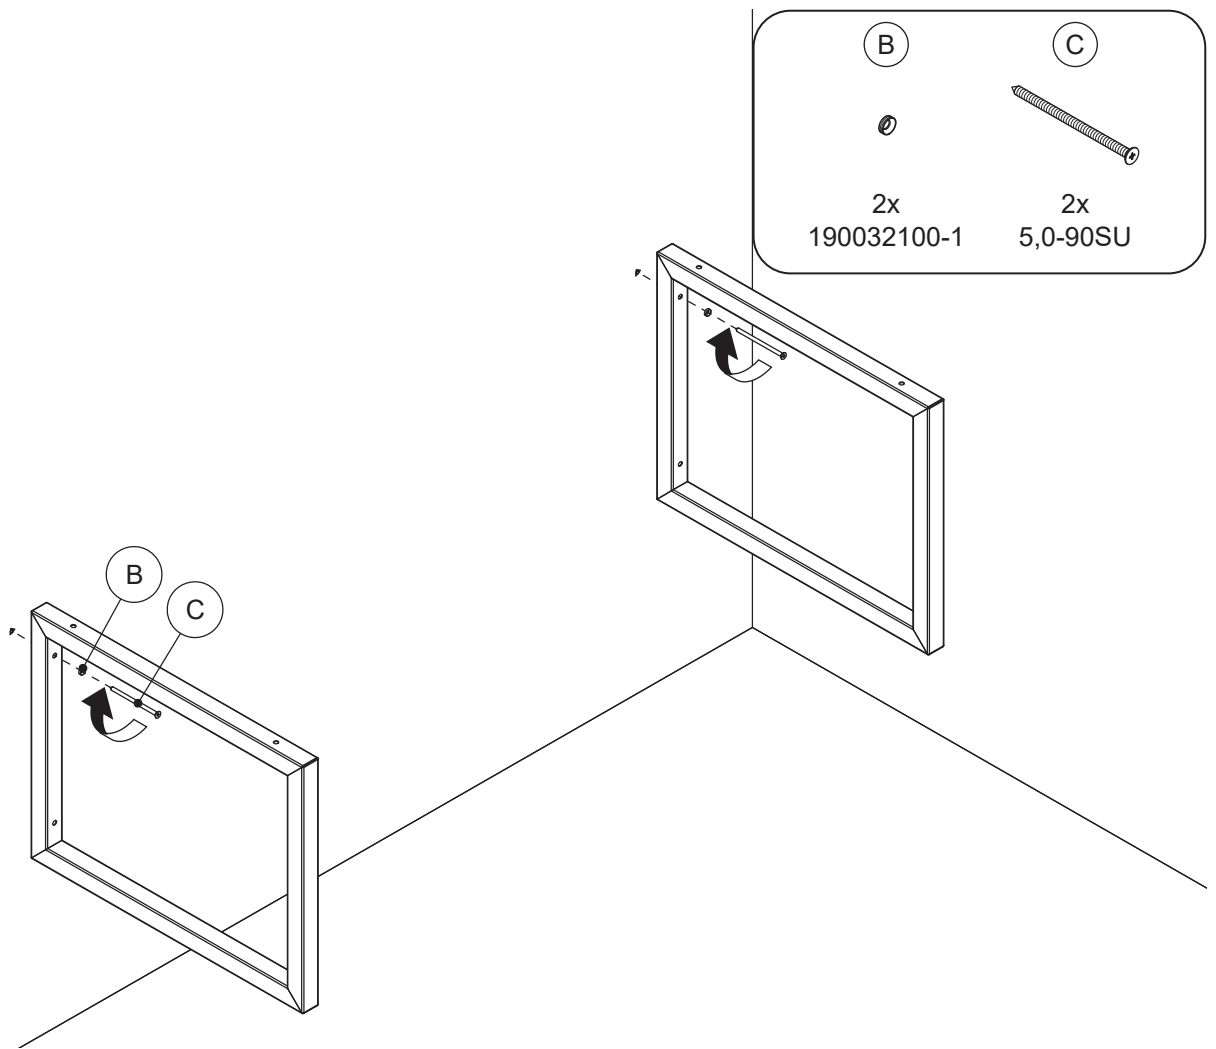

DANSANI
DANISH BATHROOM DESIGN

4x
5-500

4x
190032100-1

4x
5,0-90SU

4x
190032100-2

4x
6,3x50

4x
M5x45

2x
5-500

1

	
<p>Ellipse 6318</p> 	<p>X = 69,9 cm (H = 94,8)</p>
<p>Globe 6319</p> 	<p>X = 65,8 cm (H = 94,8)</p>

2

3

4

5

6

7