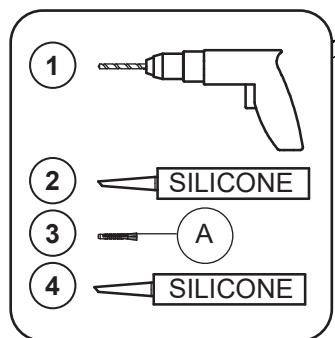

2x
6x30

2x
4,0-40SU

2x
Ø10

2x
Ø12

1

2

3

4