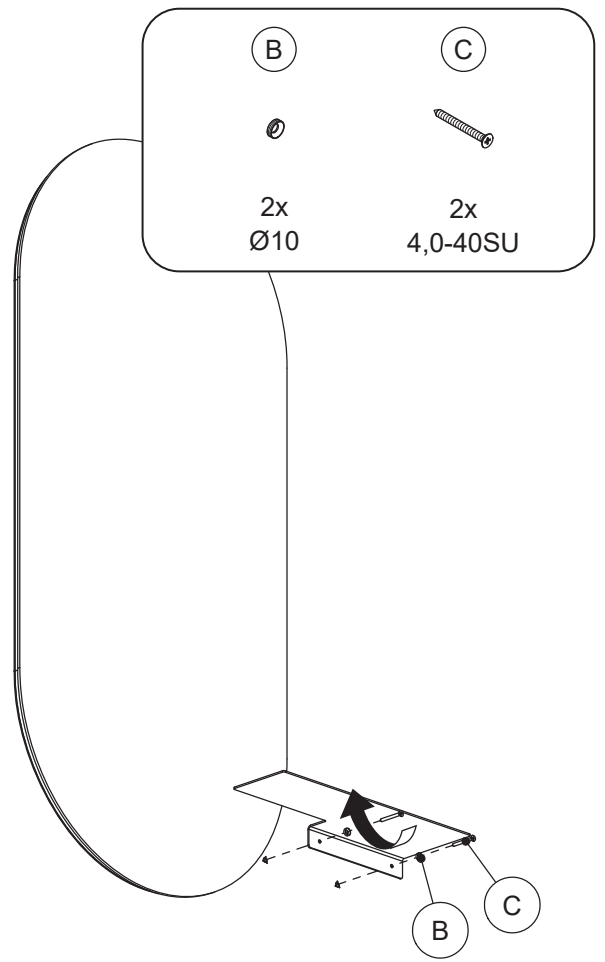

DANSANI
DANISH BATHROOM DESIGN

2x
6x30

2x
4,0-40SU

2x
Ø10

2x
Ø12

1

2

3

4

5

6

7

8

9

10

11