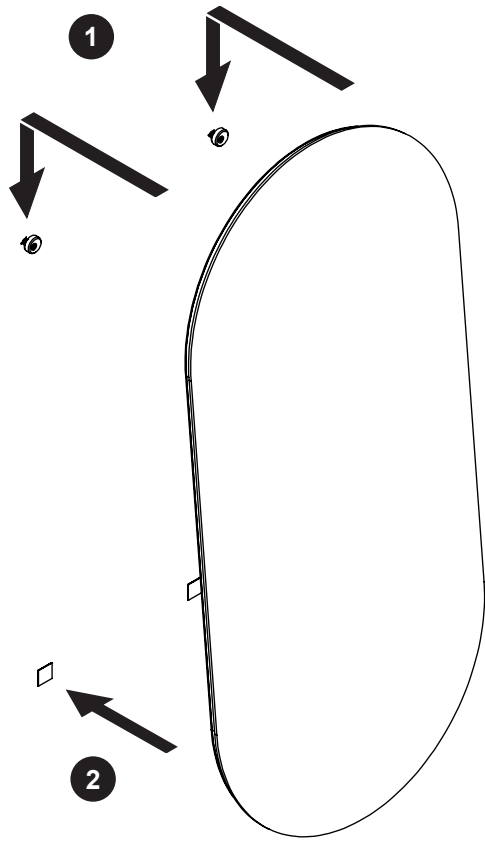

DANSANI
DANISH BATHROOM DESIGN

2x
6x30

2x
4,0-40SU

2x
Ø10

2x
Ø12

1

2

3

4

5

6

7

8

9

10

11