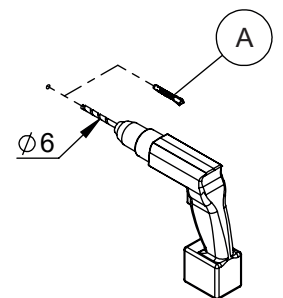

2x
6x30

2x
4,0-40SU

2x
Ø10

2x
Ø12

1

2

3

4