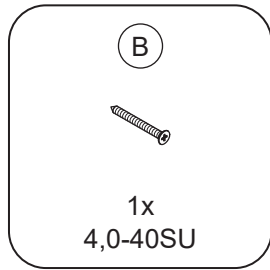

DANSANI
DANISH BATHROOM DESIGN

2x
6x30

2x
4,0-40SU

2x
Ø10

2x
Ø12

1

2

3

4

5

6

7

8

9

10

11