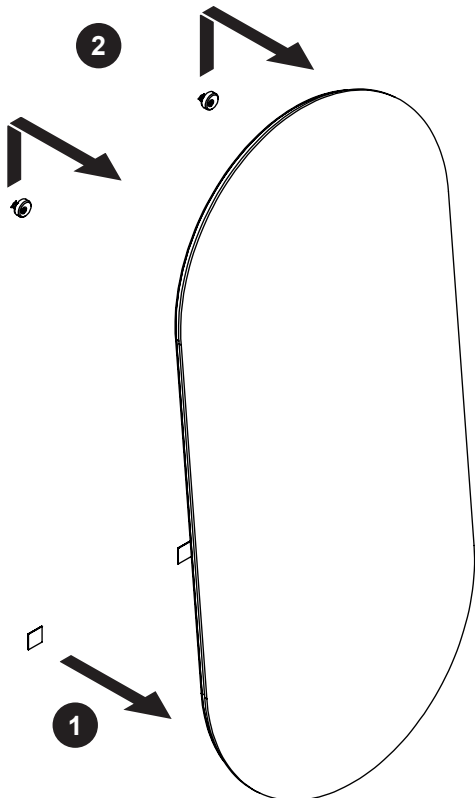

DANSANI
DANISH BATHROOM DESIGN

2x
6x30

2x
4,0-40SU

2x
Ø10

2x
Ø12

1

2

3

4

5

6

7

8

9

10

11