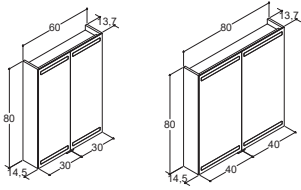

DANSANI
DANISH BATHROOM DESIGN

6x
5-500

2x
390010190

6x
5,0-60SU

6x
390010067

8x
415533

2x
190320803

2x
190320804