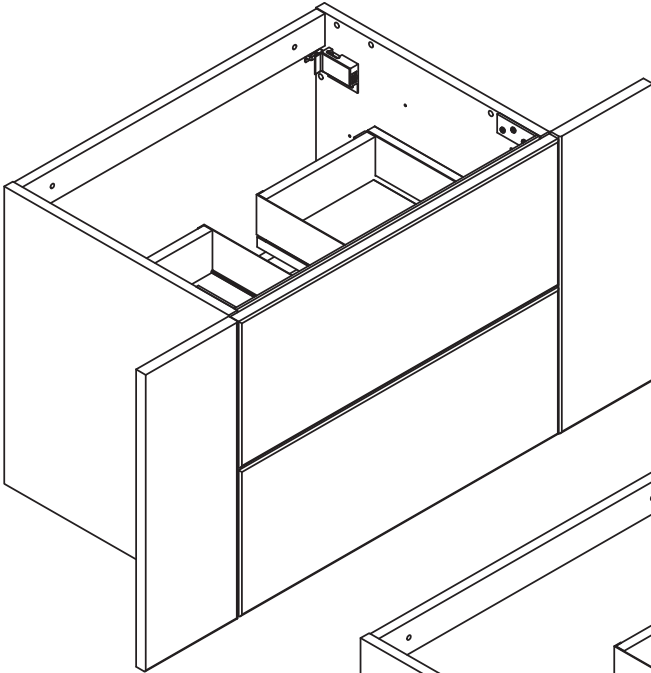

DANSANI
DANISH BATHROOM DESIGN

4x
190040400

8x
4,0-16LH

4x
190040401

8x
4,0-15SU

1

2

3