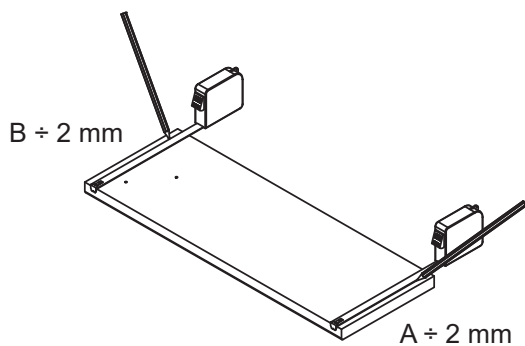

DANSANI
DANISH BATHROOM DESIGN

4x
190040400

8x
4,0-16LH

4x
190040401

8x
4,0-15SU

1

2

3