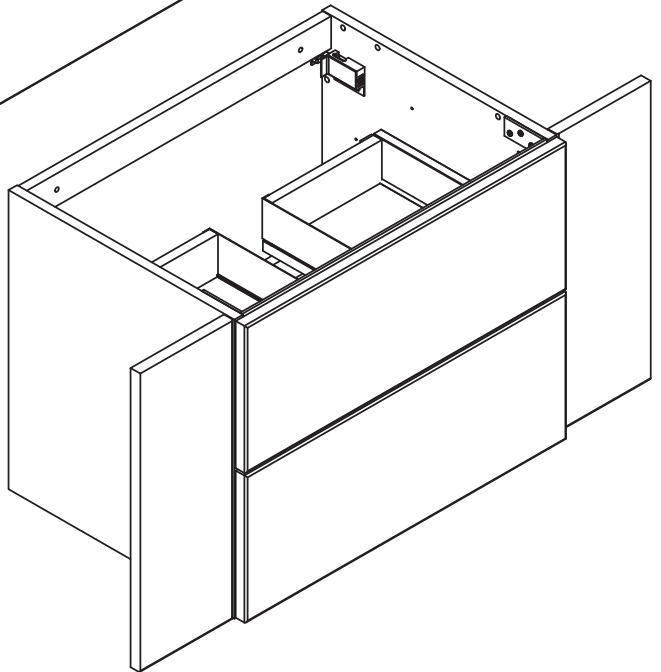

DANSANI
DANISH BATHROOM DESIGN

4x
190040400

8x
4,0-16LH

4x
190040401

8x
4,0-15SU

1

2

3