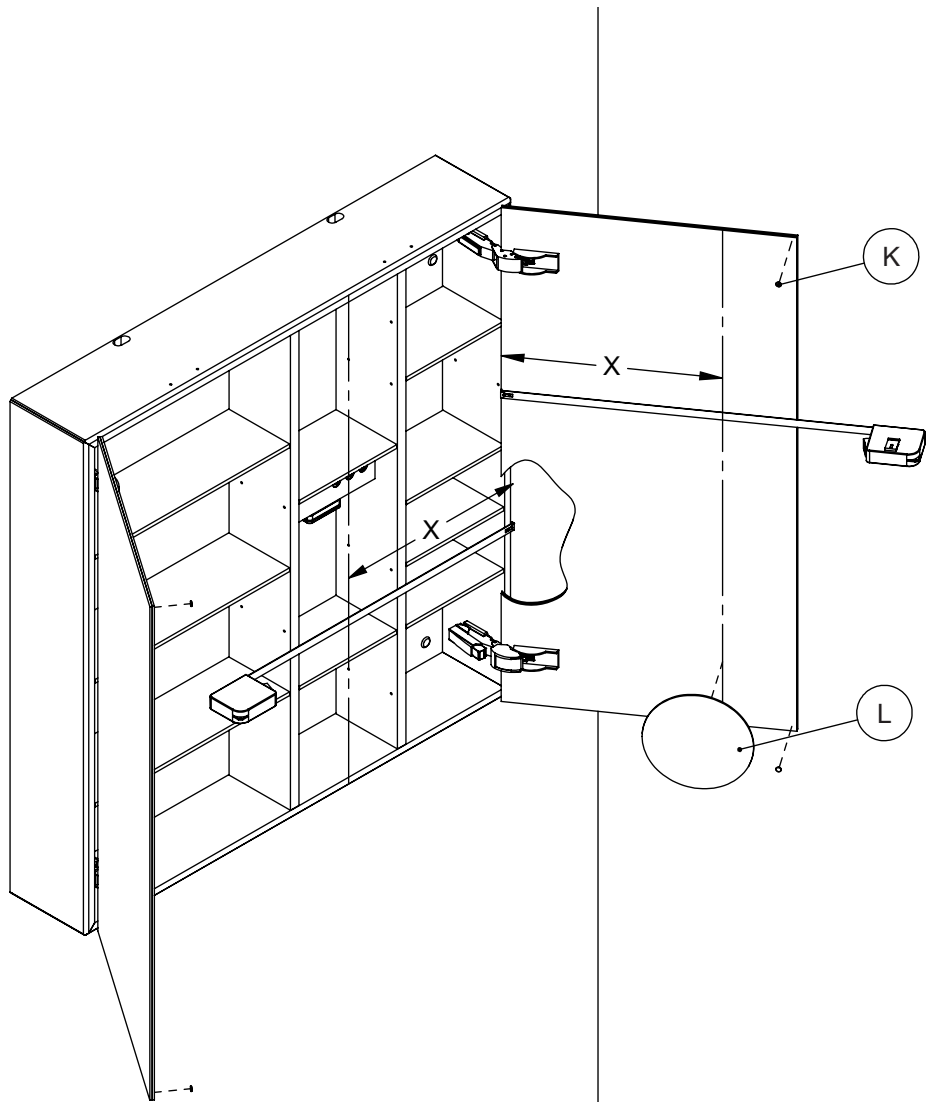

K	L
4x/6x 19500000	1x 190040310