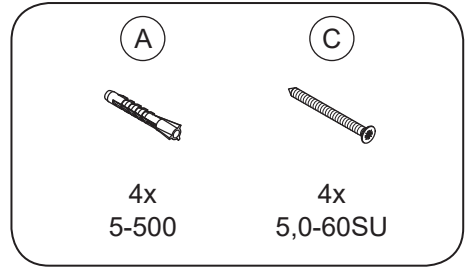

DANSANI
BATHROOM DESIGN

6x
4,0-15SU

6x
4,0-S Ø4

1

2

3