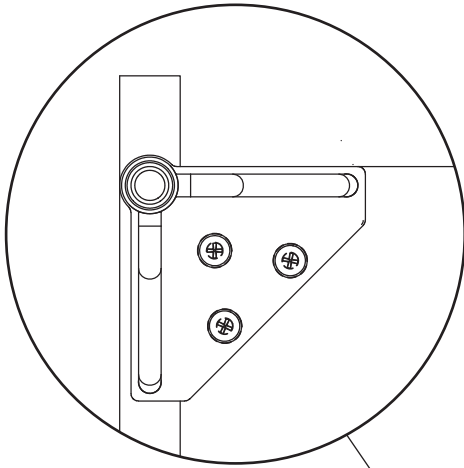

DANSANI
BATHROOM DESIGN

6x
4,0-15SU

6x
4,0-S Ø4

1

2

3