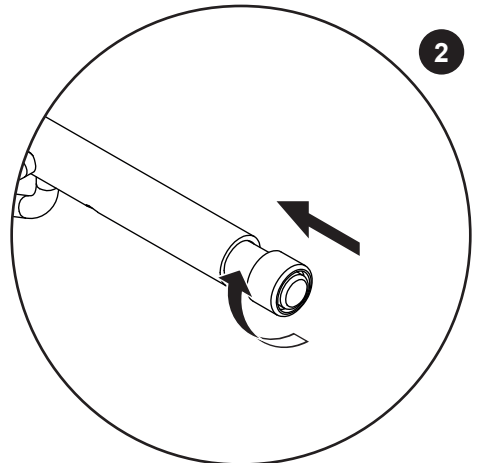

DANSANI
BATHROOM DESIGN

6x
4,0-15SU

6x
4,0-S Ø4

1

2

3