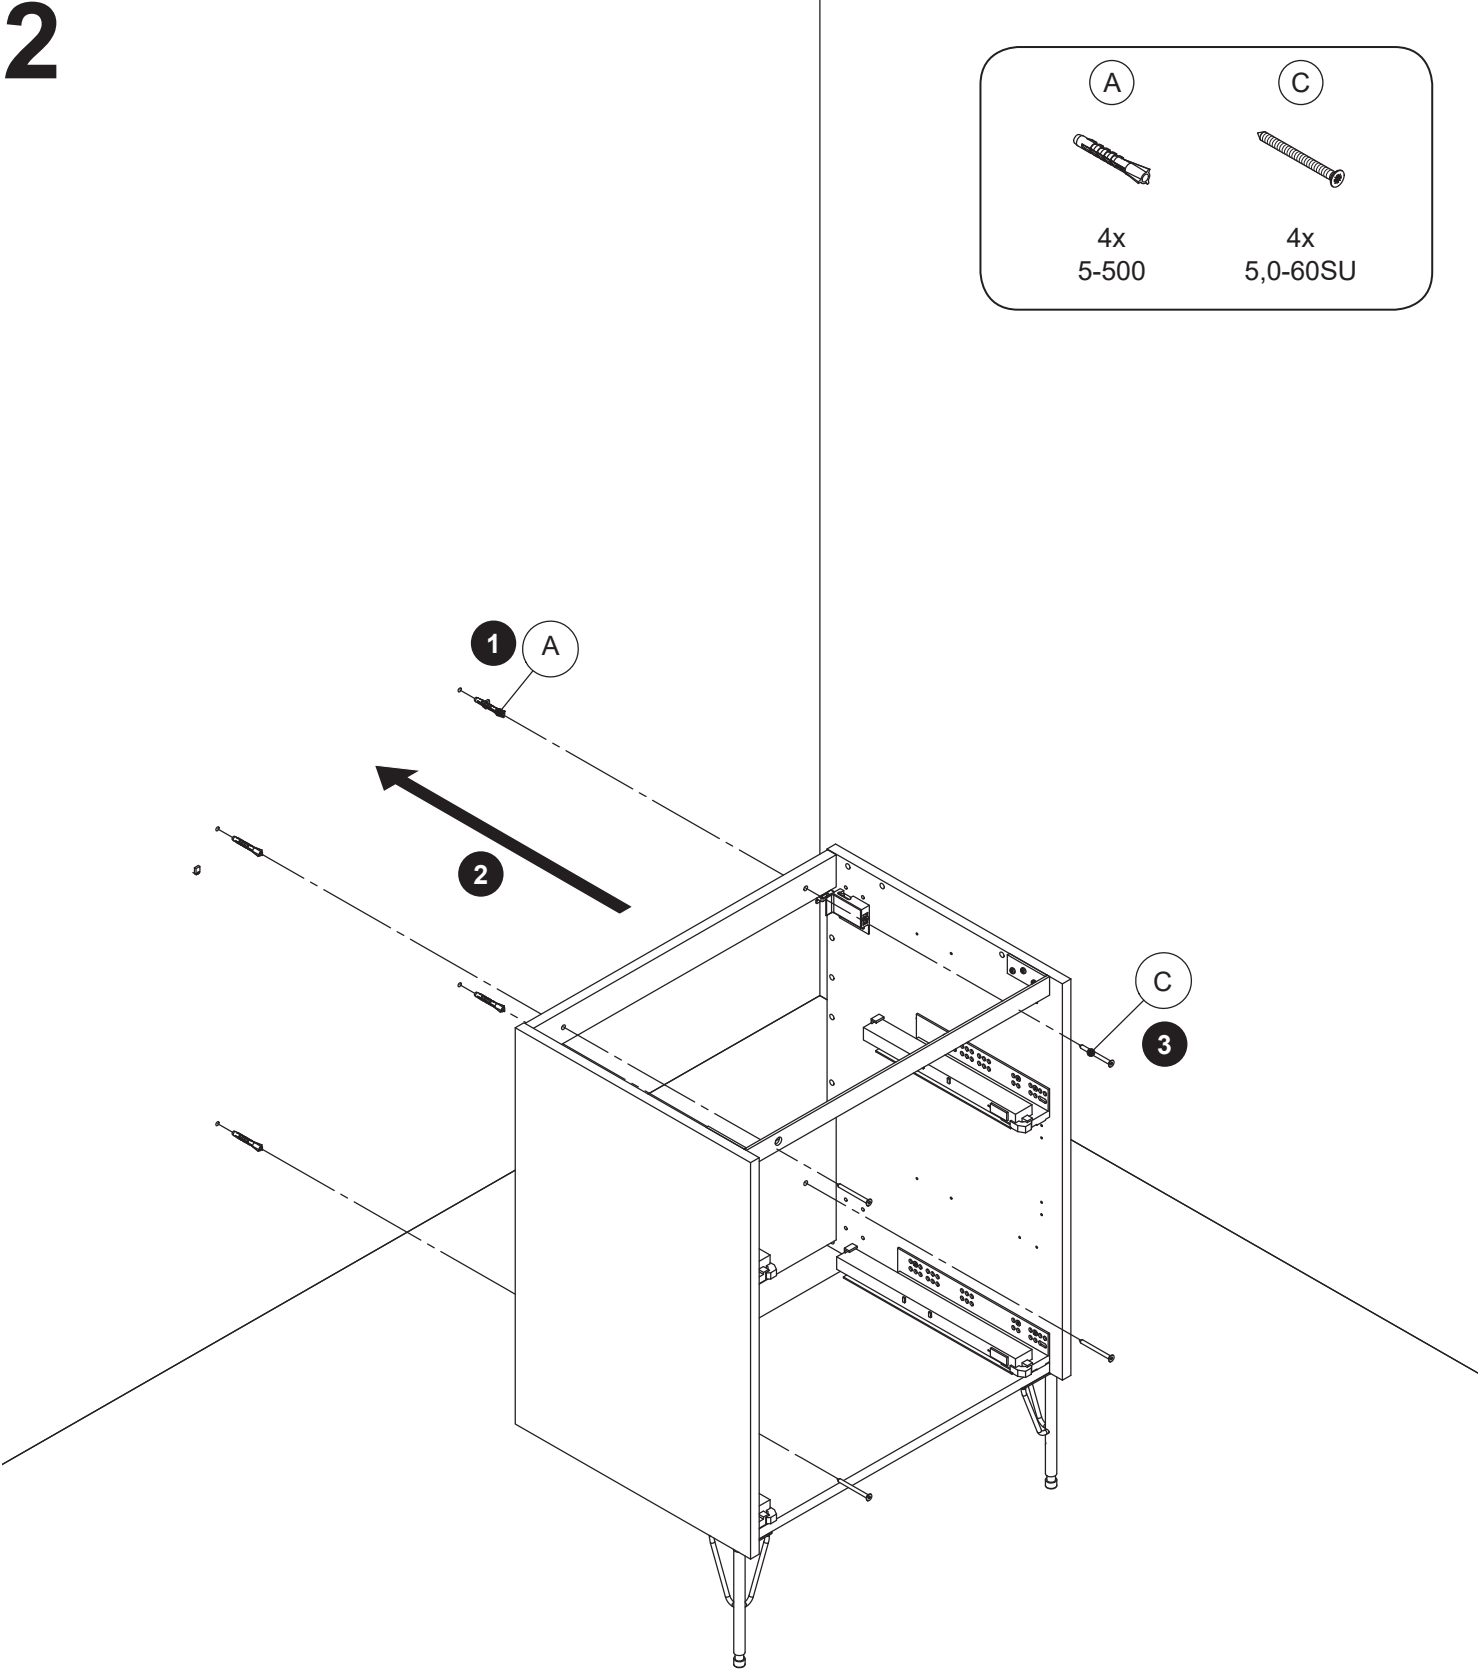

DANSANI
BATHROOM DESIGN

6x
4,0-15SU

6x
4,0-S Ø4

1

2

3