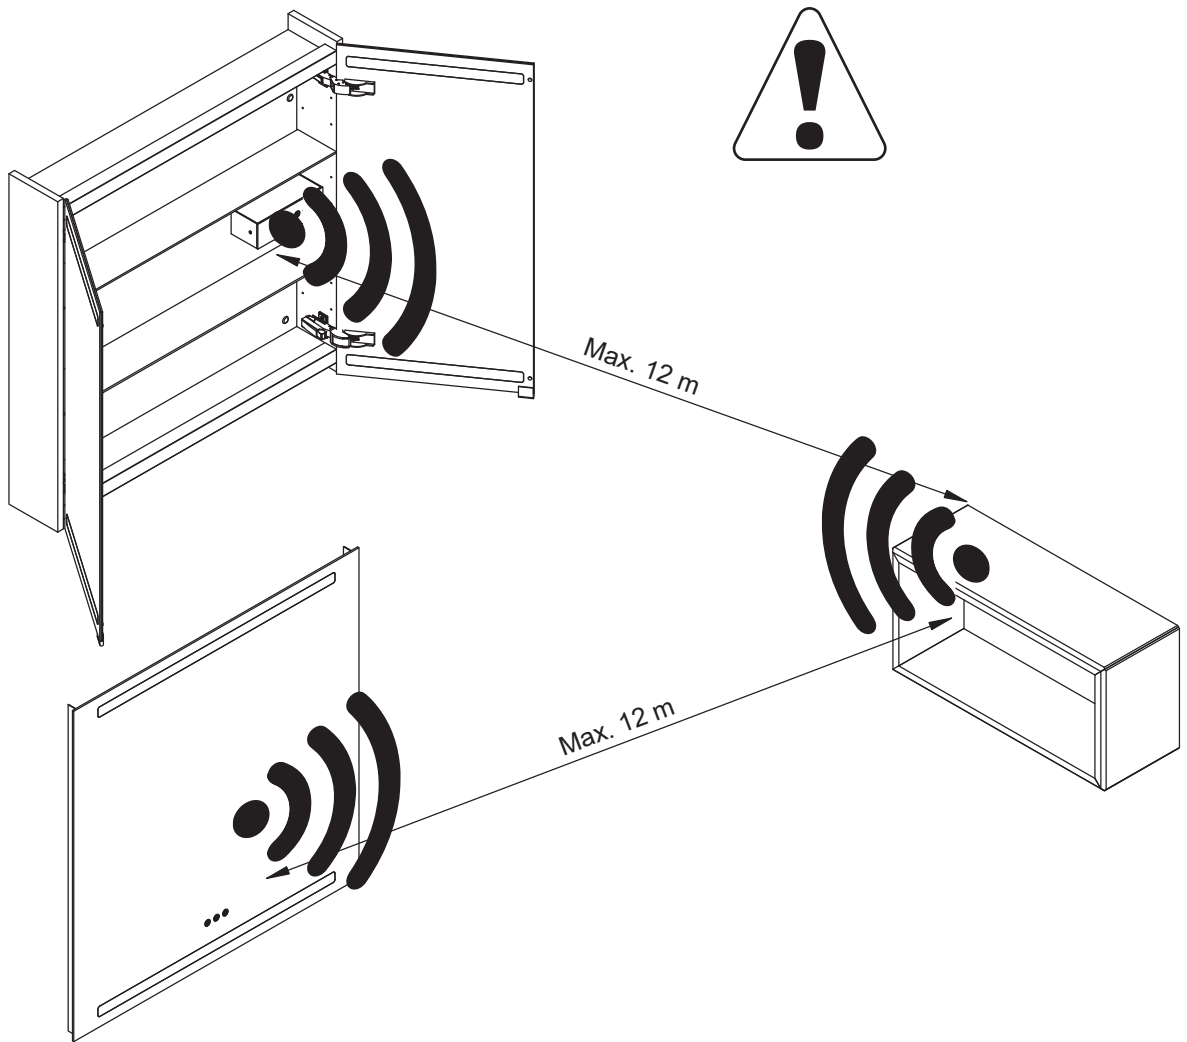

**DANSANI**  
DANISH BATHROOM DESIGN

1

W:	X:
20 cm	10 cm
40 cm	30 cm
80 cm	70 cm