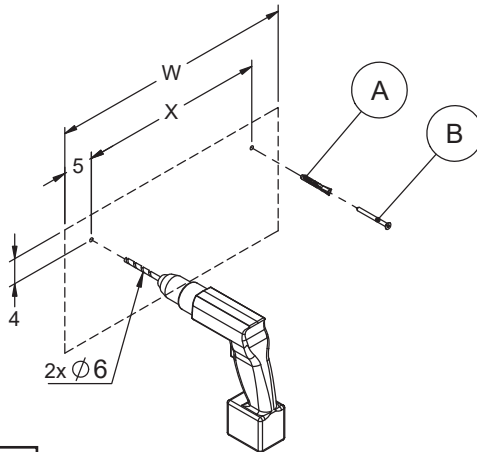

**DANSANI**  
DANISH BATHROOM DESIGN

1

W:	X:
20 cm	10 cm
40 cm	30 cm
80 cm	70 cm