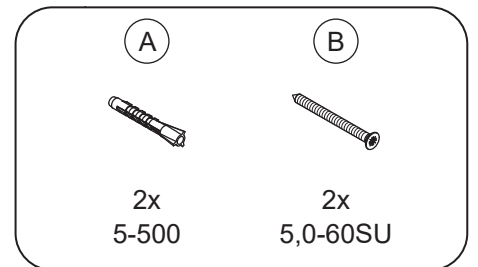

**DANSANI**  
DANISH BATHROOM DESIGN

1

W:	X:
20 cm	10 cm
40 cm	30 cm
80 cm	70 cm