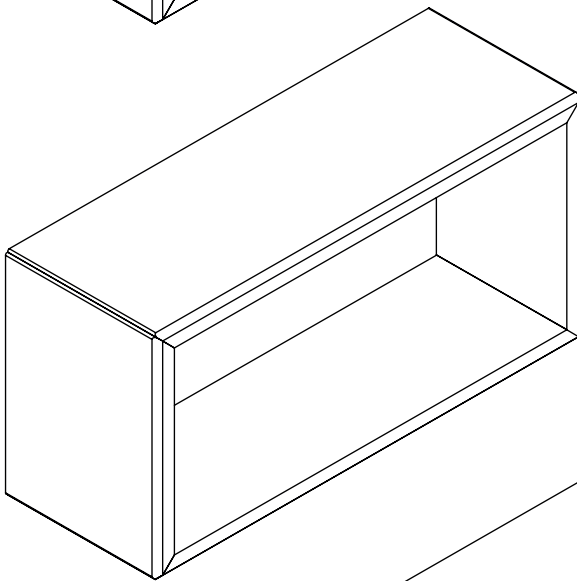

**DANSANI**  
DANISH BATHROOM DESIGN

1

W:	X:
20 cm	10 cm
40 cm	30 cm
80 cm	70 cm