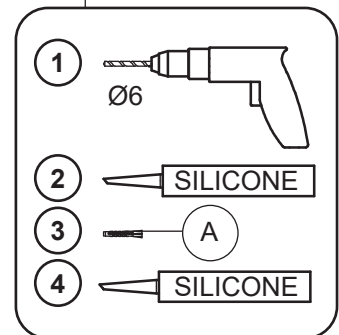

**DANSANI**  
DANISH BATHROOM DESIGN

1

W:	X:
20 cm	10 cm
40 cm	30 cm
80 cm	70 cm