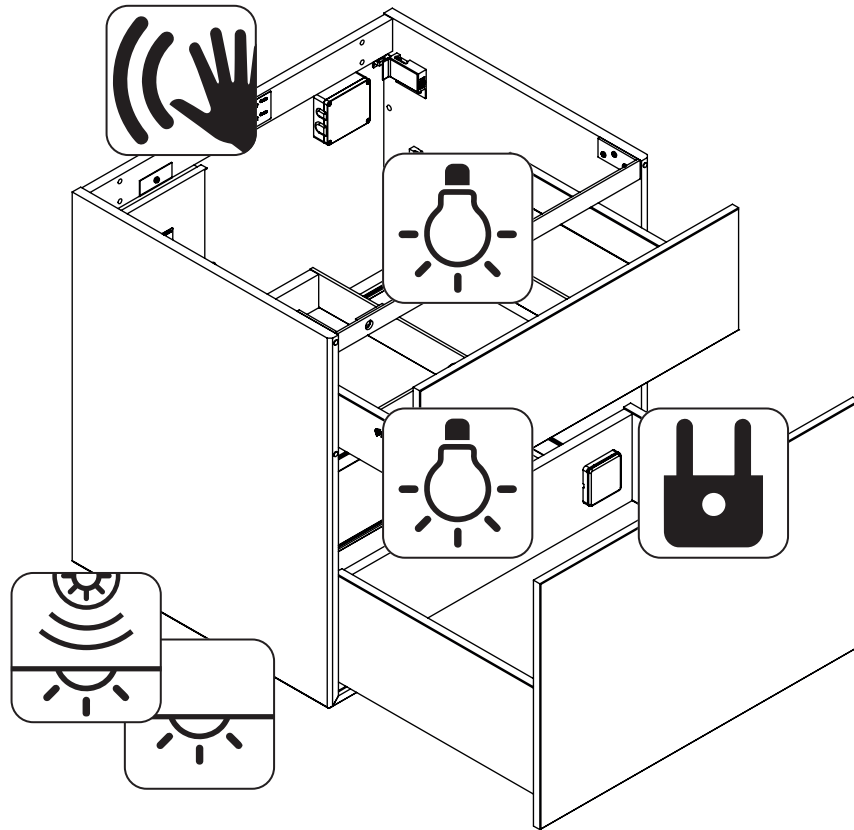

DANSANI
DANISH BATHROOM DESIGN

1A

1B

1C

2

ON 1 2 **10s**

ON 3 4 **2m**

ON 1 2 **120s**