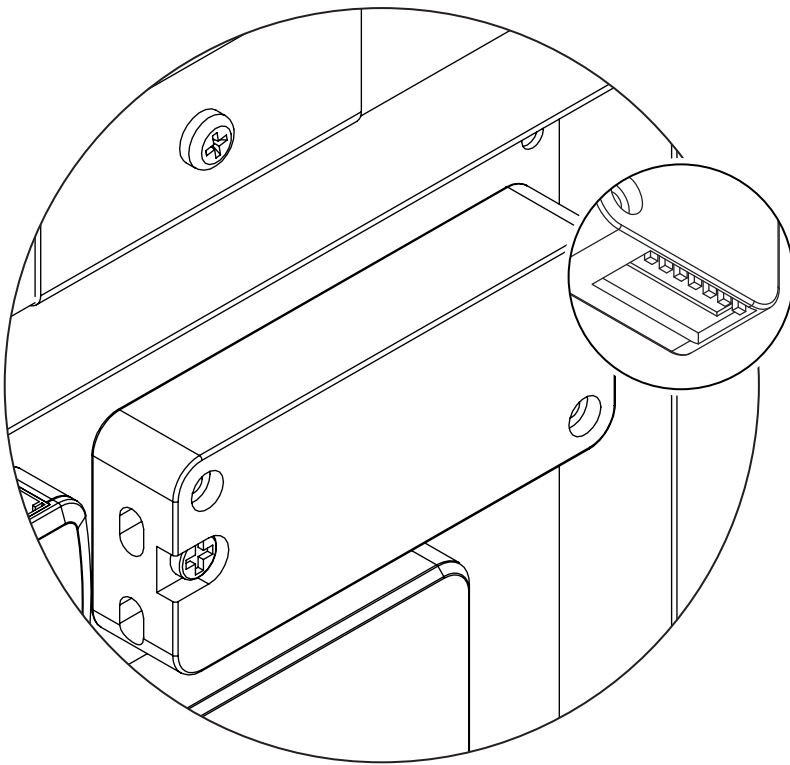

DANSANI
DANISH BATHROOM DESIGN

1A

1B

1C

2

ON 1 2 **10s**

ON 3 4 **2m**

ON 1 2 **120s**