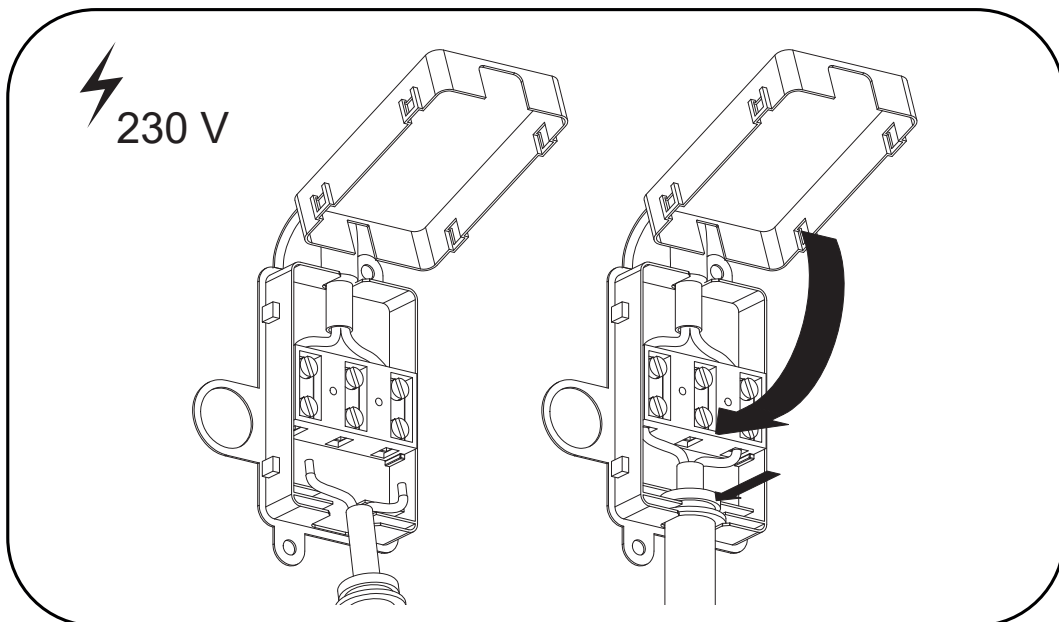

DANSANI
DANISH BATHROOM DESIGN

1

		
2x 5-501	2x 544700100	2x 29351004

2

3

4

5

6