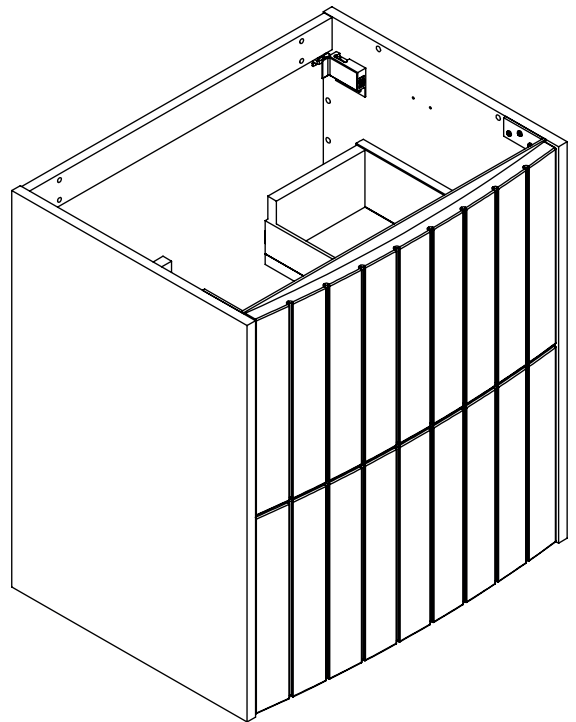

**DANSANI**  
DANISH BATHROOM DESIGN

8x  
5-500

2x  
546500146

8x  
5,0-60SU

2x/4x  
190311513